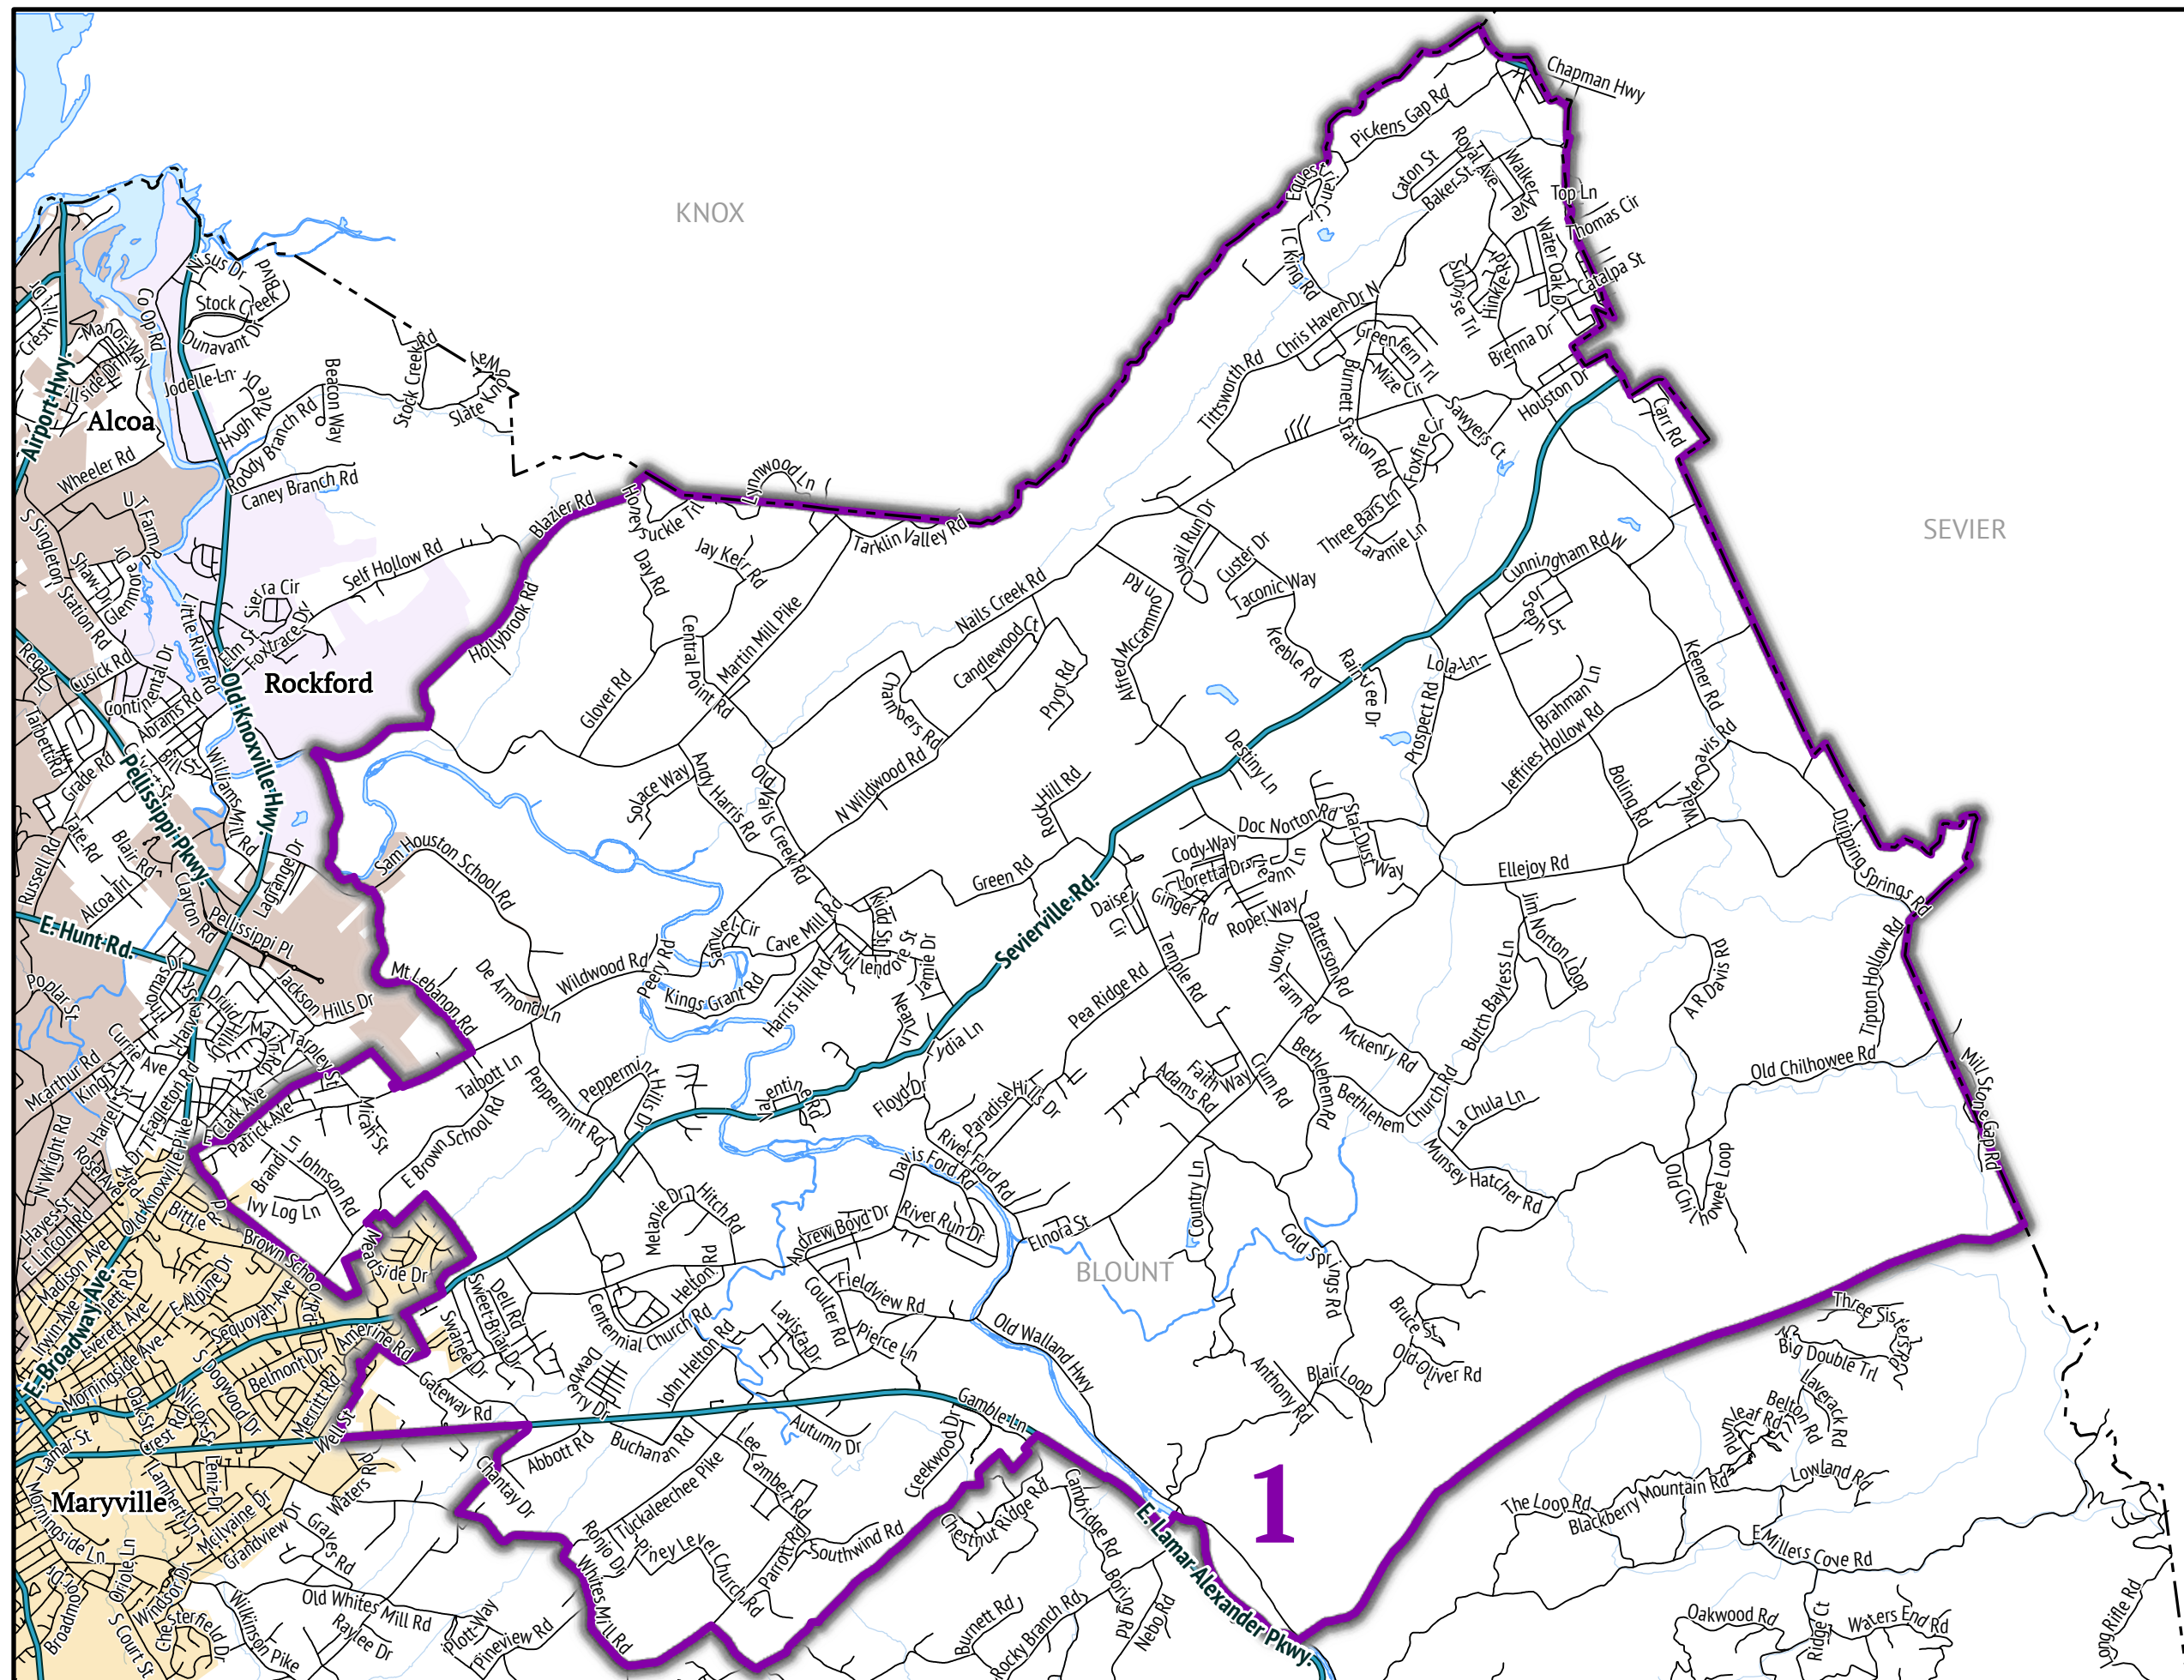

## Legend

- County Boundary
- School Board District
- Major Road
- Minor Road
- Waterbody
- Stream
- Great Smoky Mountains National Park
- Municipality
  - Alcoa
  - Friendsville
  - Louisville
  - Maryville
  - Rockford
  - Townsend

**Data Sources:** Blount County 911 (2022), Blount County GIS Group (2022), National Park Service (2019), State of Tennessee STS-GIS Services (2021)

Created by:  
Nicole Samu - 5/2/2022  
BCGIS Group

**DISCLAIMER:** This map was created by the Blount County GIS Group, and was compiled from the most authentic information available. This product is for informational purposes and may not have been prepared for, or be suitable for legal, engineering, or surveying purposes. The Group is not responsible for any errors or omissions contained herein.