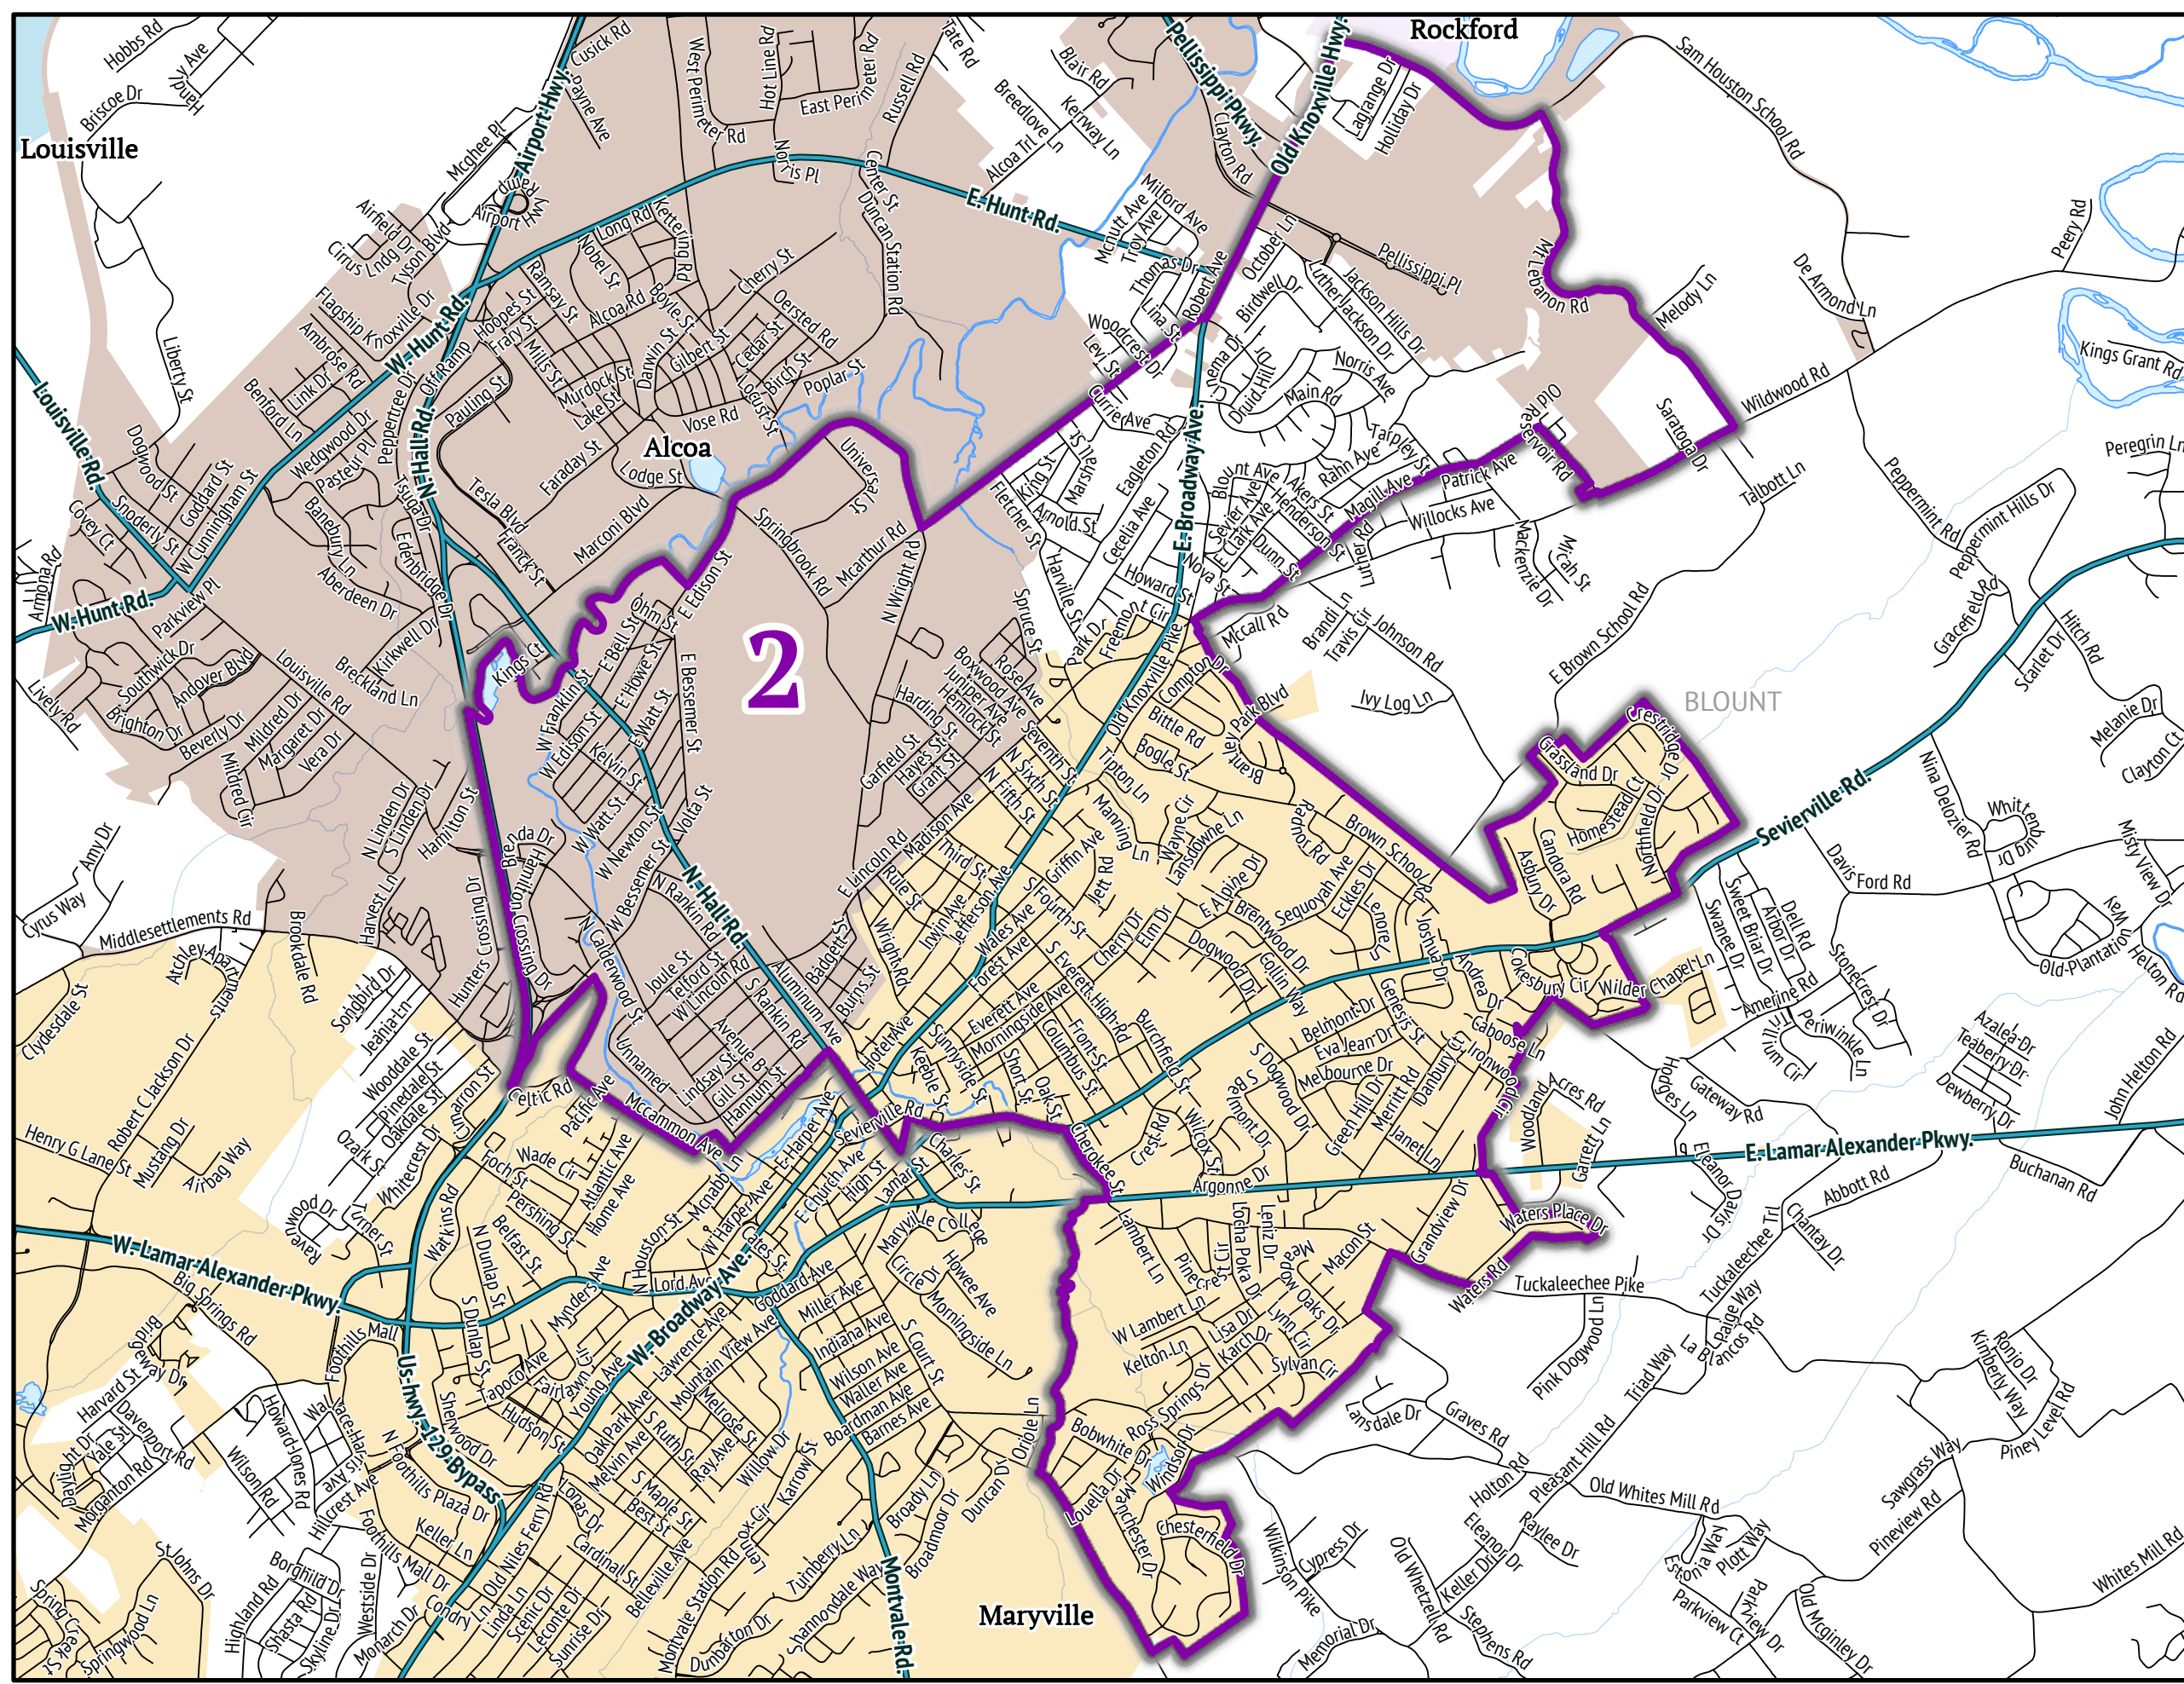

School District 2

Blount County, TN, 2022

Commissioner Vandy Kemp
 vandy.kemp@blountk12.org
 865-984-1212

1:950,000

Legend

- County Boundary
- School Board District
- Major Road
- Minor Road
- Waterbody
- Stream
- Great Smoky Mountains National Park
- Municipality**
- Alcoa
- Friendsville
- Louisville
- Maryville
- Rockford
- Townsend

Data Sources: Blount County 911 (2022), Blount County GIS Group (2022), National Park Service (2019), State of Tennessee STS-GIS Services (2021)

Created by:
 Nicole Samu - 5/2/2022
 BCGIS Group

DISCLAIMER: This map was created by the Blount County GIS Group, and was compiled from the most authentic information available. This product is for informational purposes and may not have been prepared for, or be suitable for legal, engineering, or surveying purposes. The Group is not responsible for any errors or omissions contained herein.