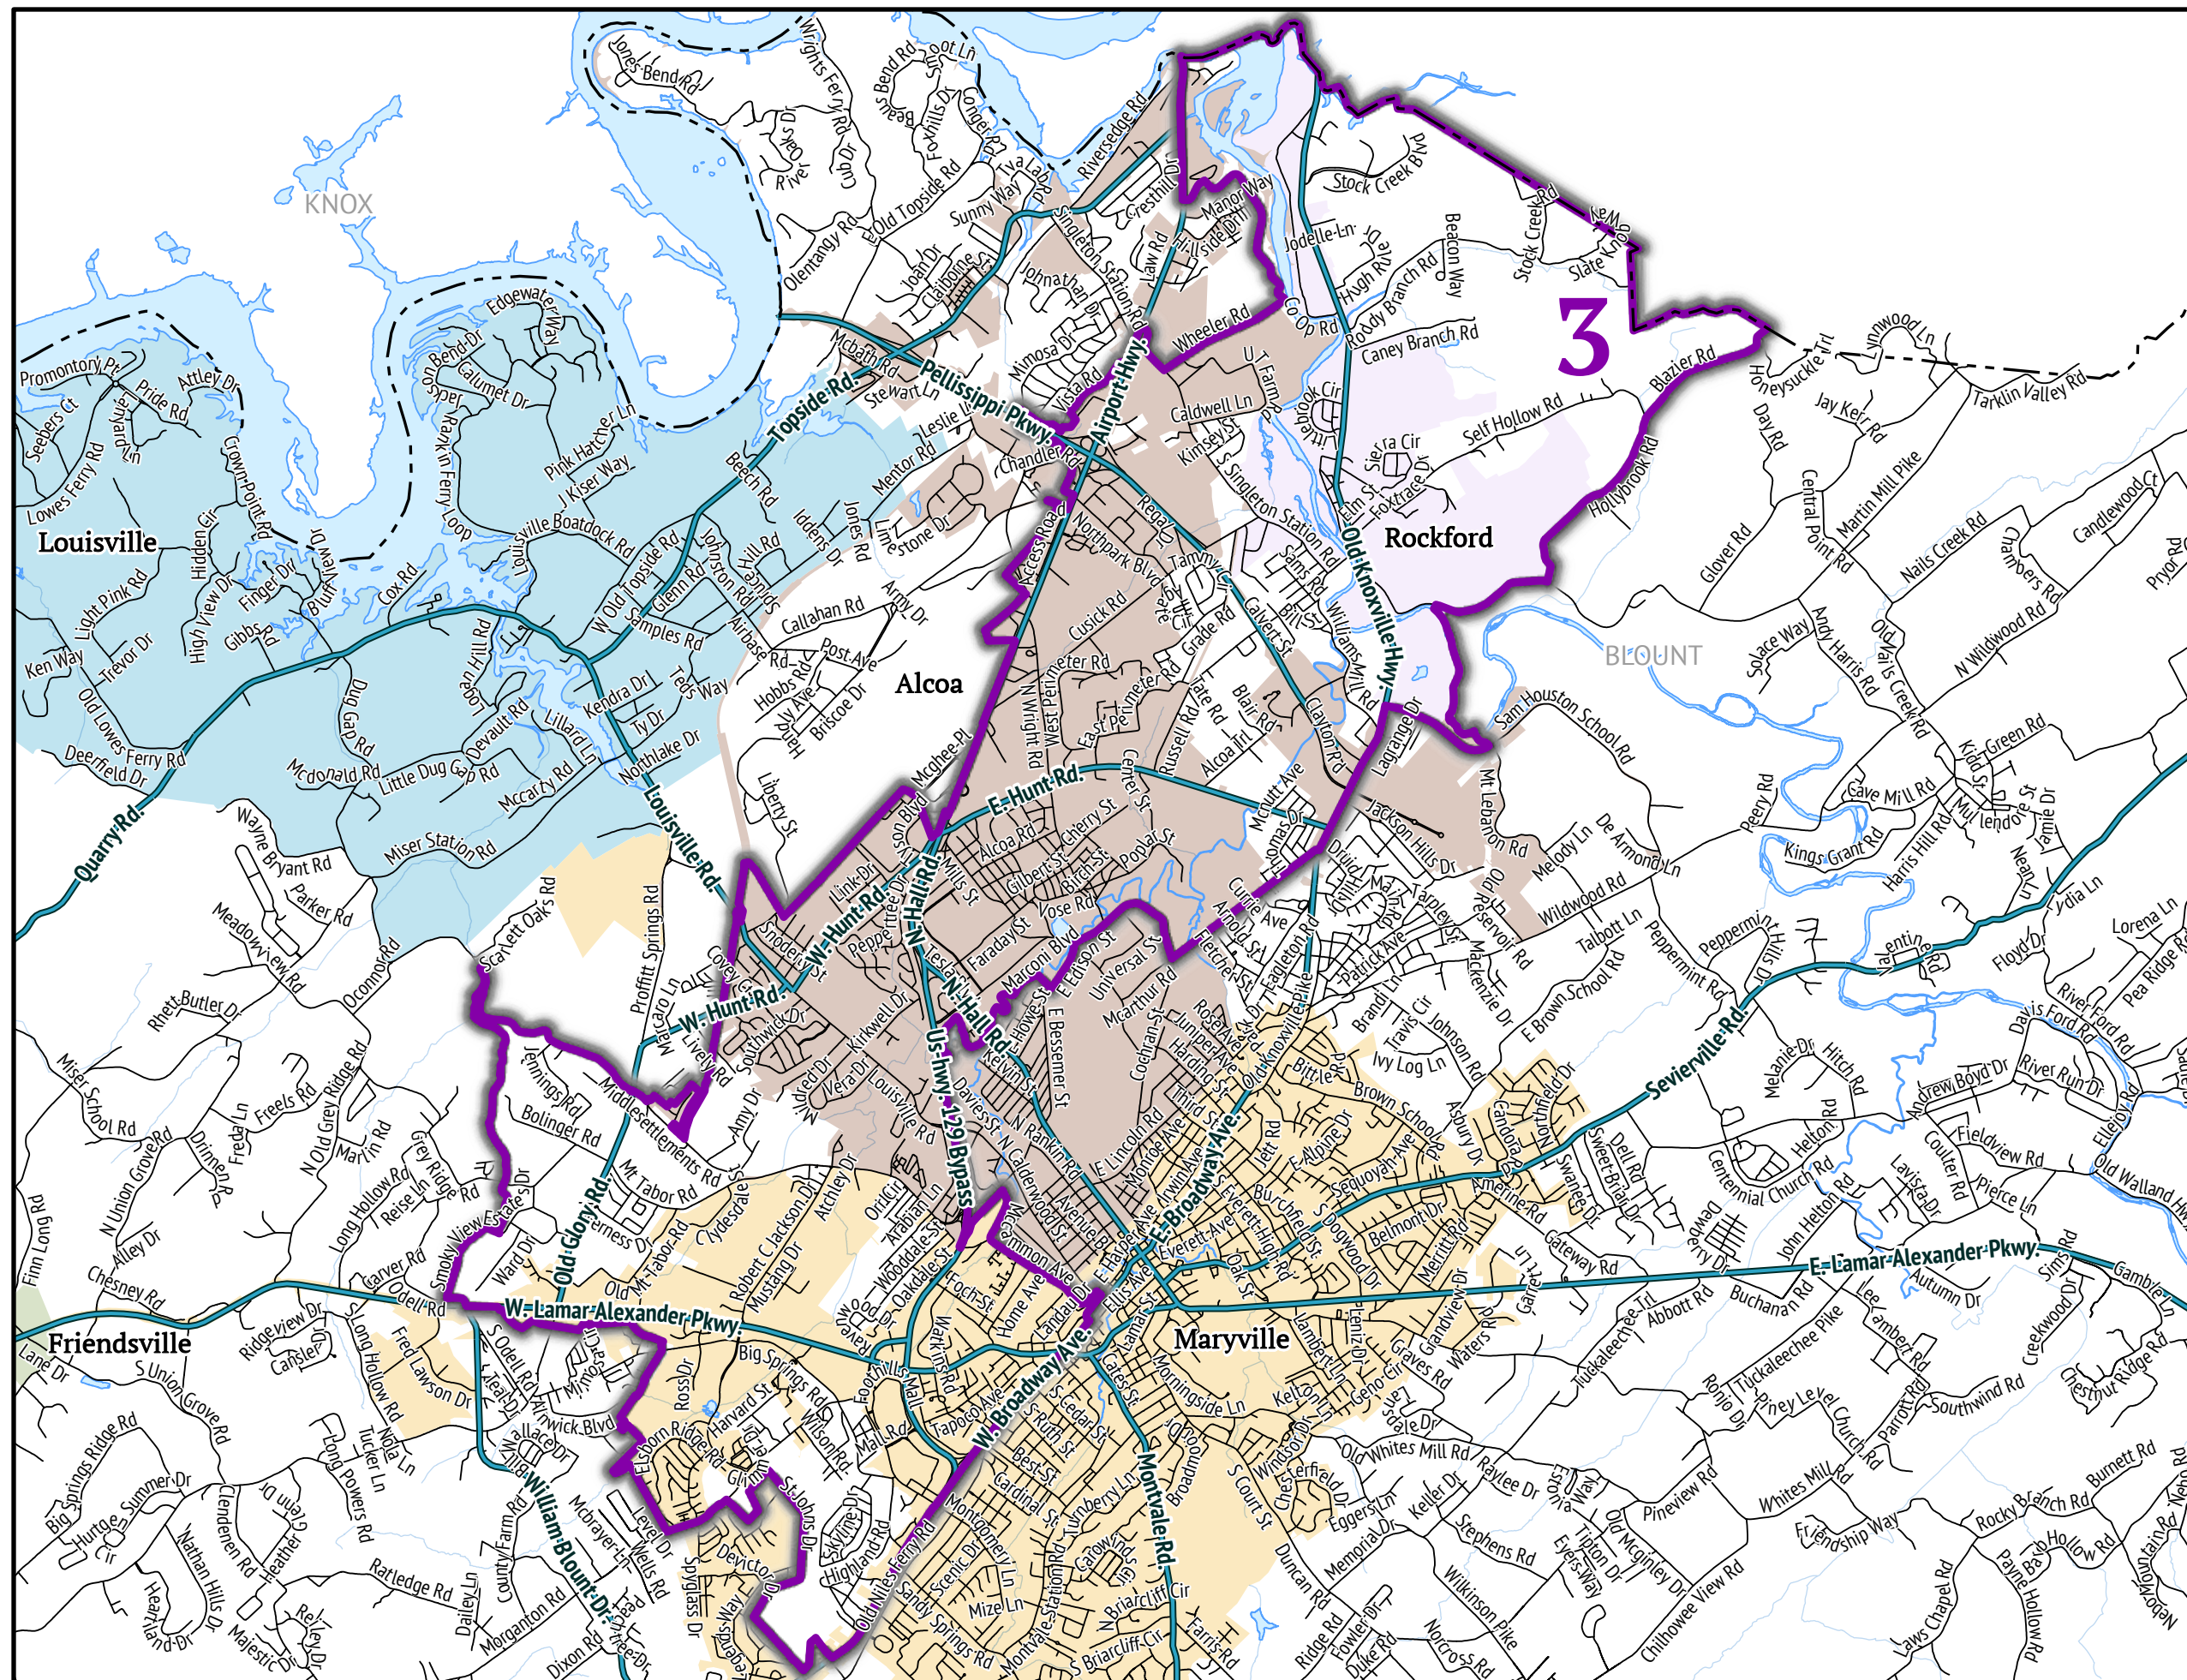

School District 3

Blount County, TN, 2022

Commissioner Diane Bain
diane.bain@blountk12.org
865-982-8523

1:950,000

Legend

- County Boundary
- School Board District
- Major Road
- Minor Road
- Waterbody
- Stream
- Great Smoky Mountains National Park
- Municipality
 - Alcoa
 - Friendsville
 - Louisville
 - Maryville
 - Rockford
 - Townsend

Data Sources: Blount County 911 (2022), Blount County GIS Group (2022), National Park Service (2019), State of Tennessee STS-GIS Services (2021)

Created by:
Nicole Samu - 5/2/2022
BCGIS Group

DISCLAIMER: This map was created by the Blount County GIS Group, and was compiled from the most authentic information available. This product is for informational purposes and may not have been prepared for, or be suitable for legal, engineering, or surveying purposes. The Group is not responsible for any errors or omissions contained herein.