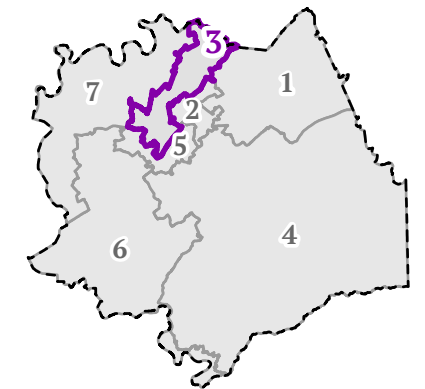

School District 3

Blount County, TN, 2022

Commissioner Diane Bain
diane.bain@blountk12.org
865-982-8523

1:950,000

Legend

- County Boundary
- School Board District
- Major Road
- Minor Road
- Waterbody
- Stream
- Great Smoky Mountains National Park
- Municipality
 - Alcoa
 - Friendsville
 - Louisville
 - Maryville
 - Rockford
 - Townsend

Data Sources: Blount County 911 (2022), Blount County GIS Group (2022), National Park Service (2019), State of Tennessee STS-GIS Services (2021)

Created by:
Nicole Samu - 5/2/2022
BCGIS Group

DISCLAIMER: This map was created by the Blount County GIS Group, and was compiled from the most authentic information available. This product is for informational purposes and may not have been prepared for, or be suitable for legal, engineering, or surveying purposes. The Group is not responsible for any errors or omissions contained herein.