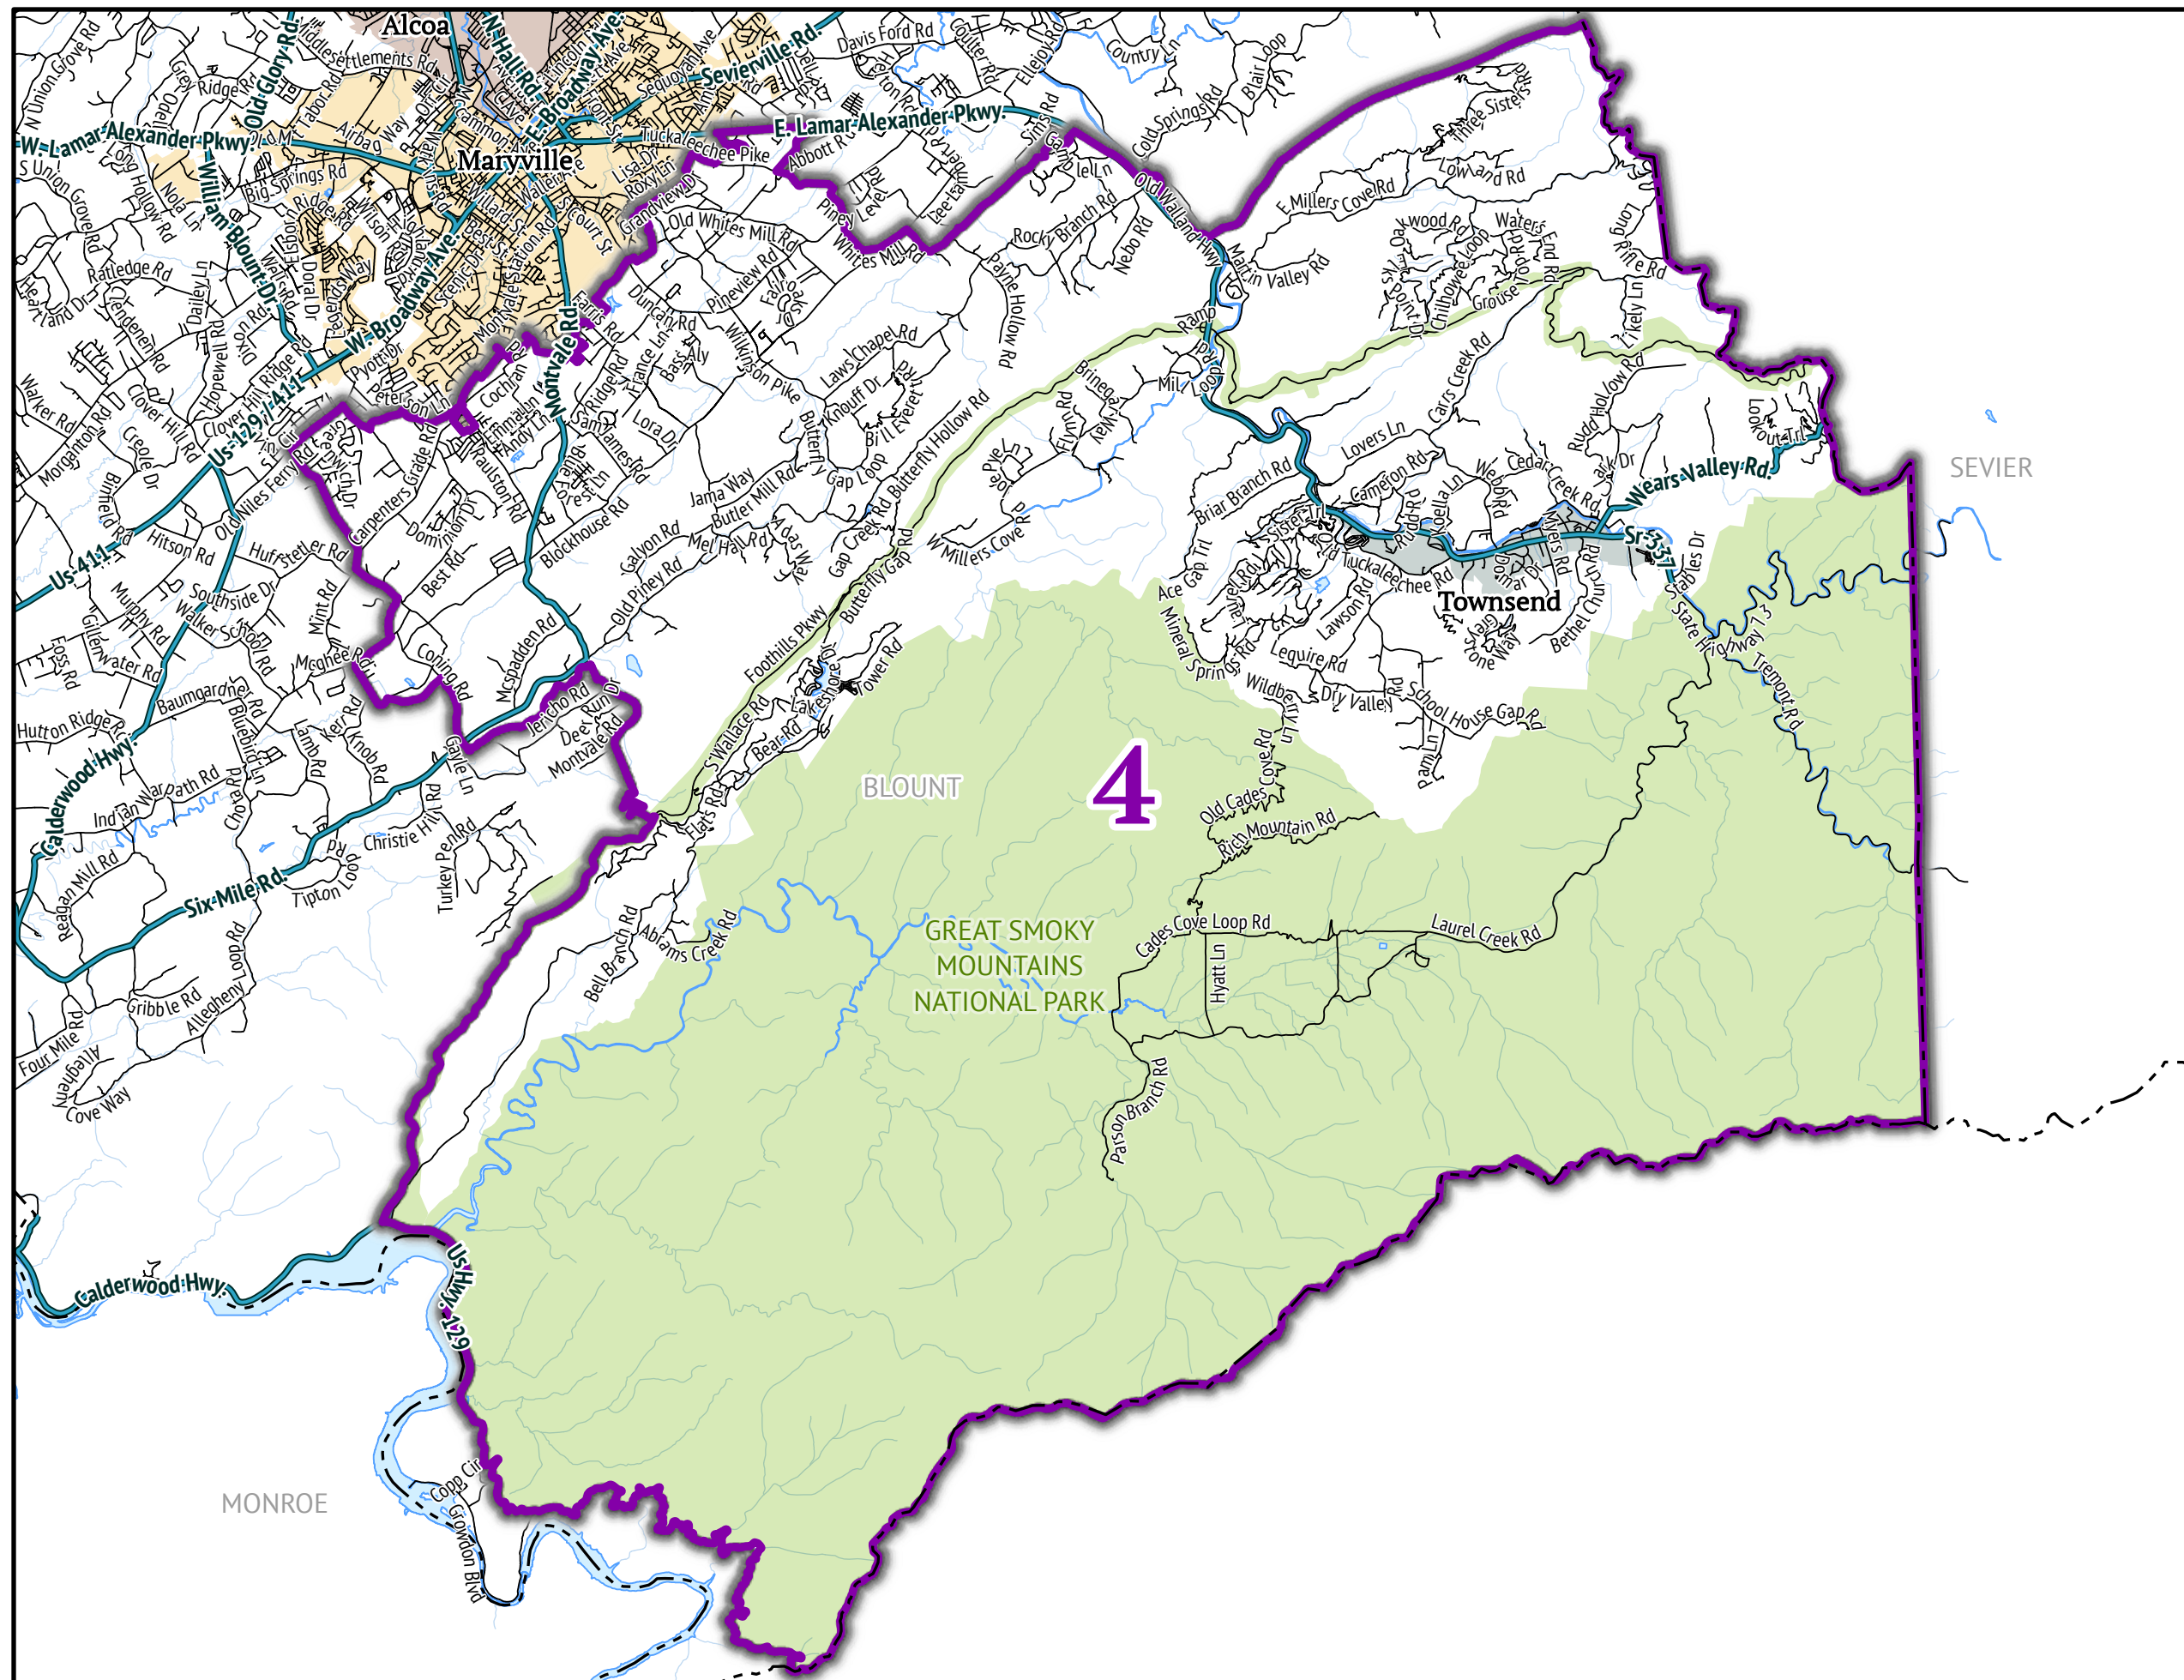

School District 4

Blount County, TN, 2022

Commissioner Robbie Kirkland
robbie.kirkland@blountk12.org
865-765-1211

1:950,000

Legend

- County Boundary
- School Board District
- Major Road
- Minor Road
- Waterbody
- Stream
- Great Smoky Mountains National Park
- Municipality
 - Alcoa
 - Friendsville
 - Louisville
 - Maryville
 - Rockford
 - Townsend

Data Sources: Blount County 911 (2022), Blount County GIS Group (2022), National Park Service (2019), State of Tennessee STS-GIS Services (2021)

Created by:
Nicole Samu - 5/2/2022
BCGIS Group

DISCLAIMER: This map was created by the Blount County GIS Group, and was compiled from the most authentic information available. This product is for informational purposes and may not have been prepared for, or be suitable for legal, engineering, or surveying purposes. The Group is not responsible for any errors or omissions contained herein.