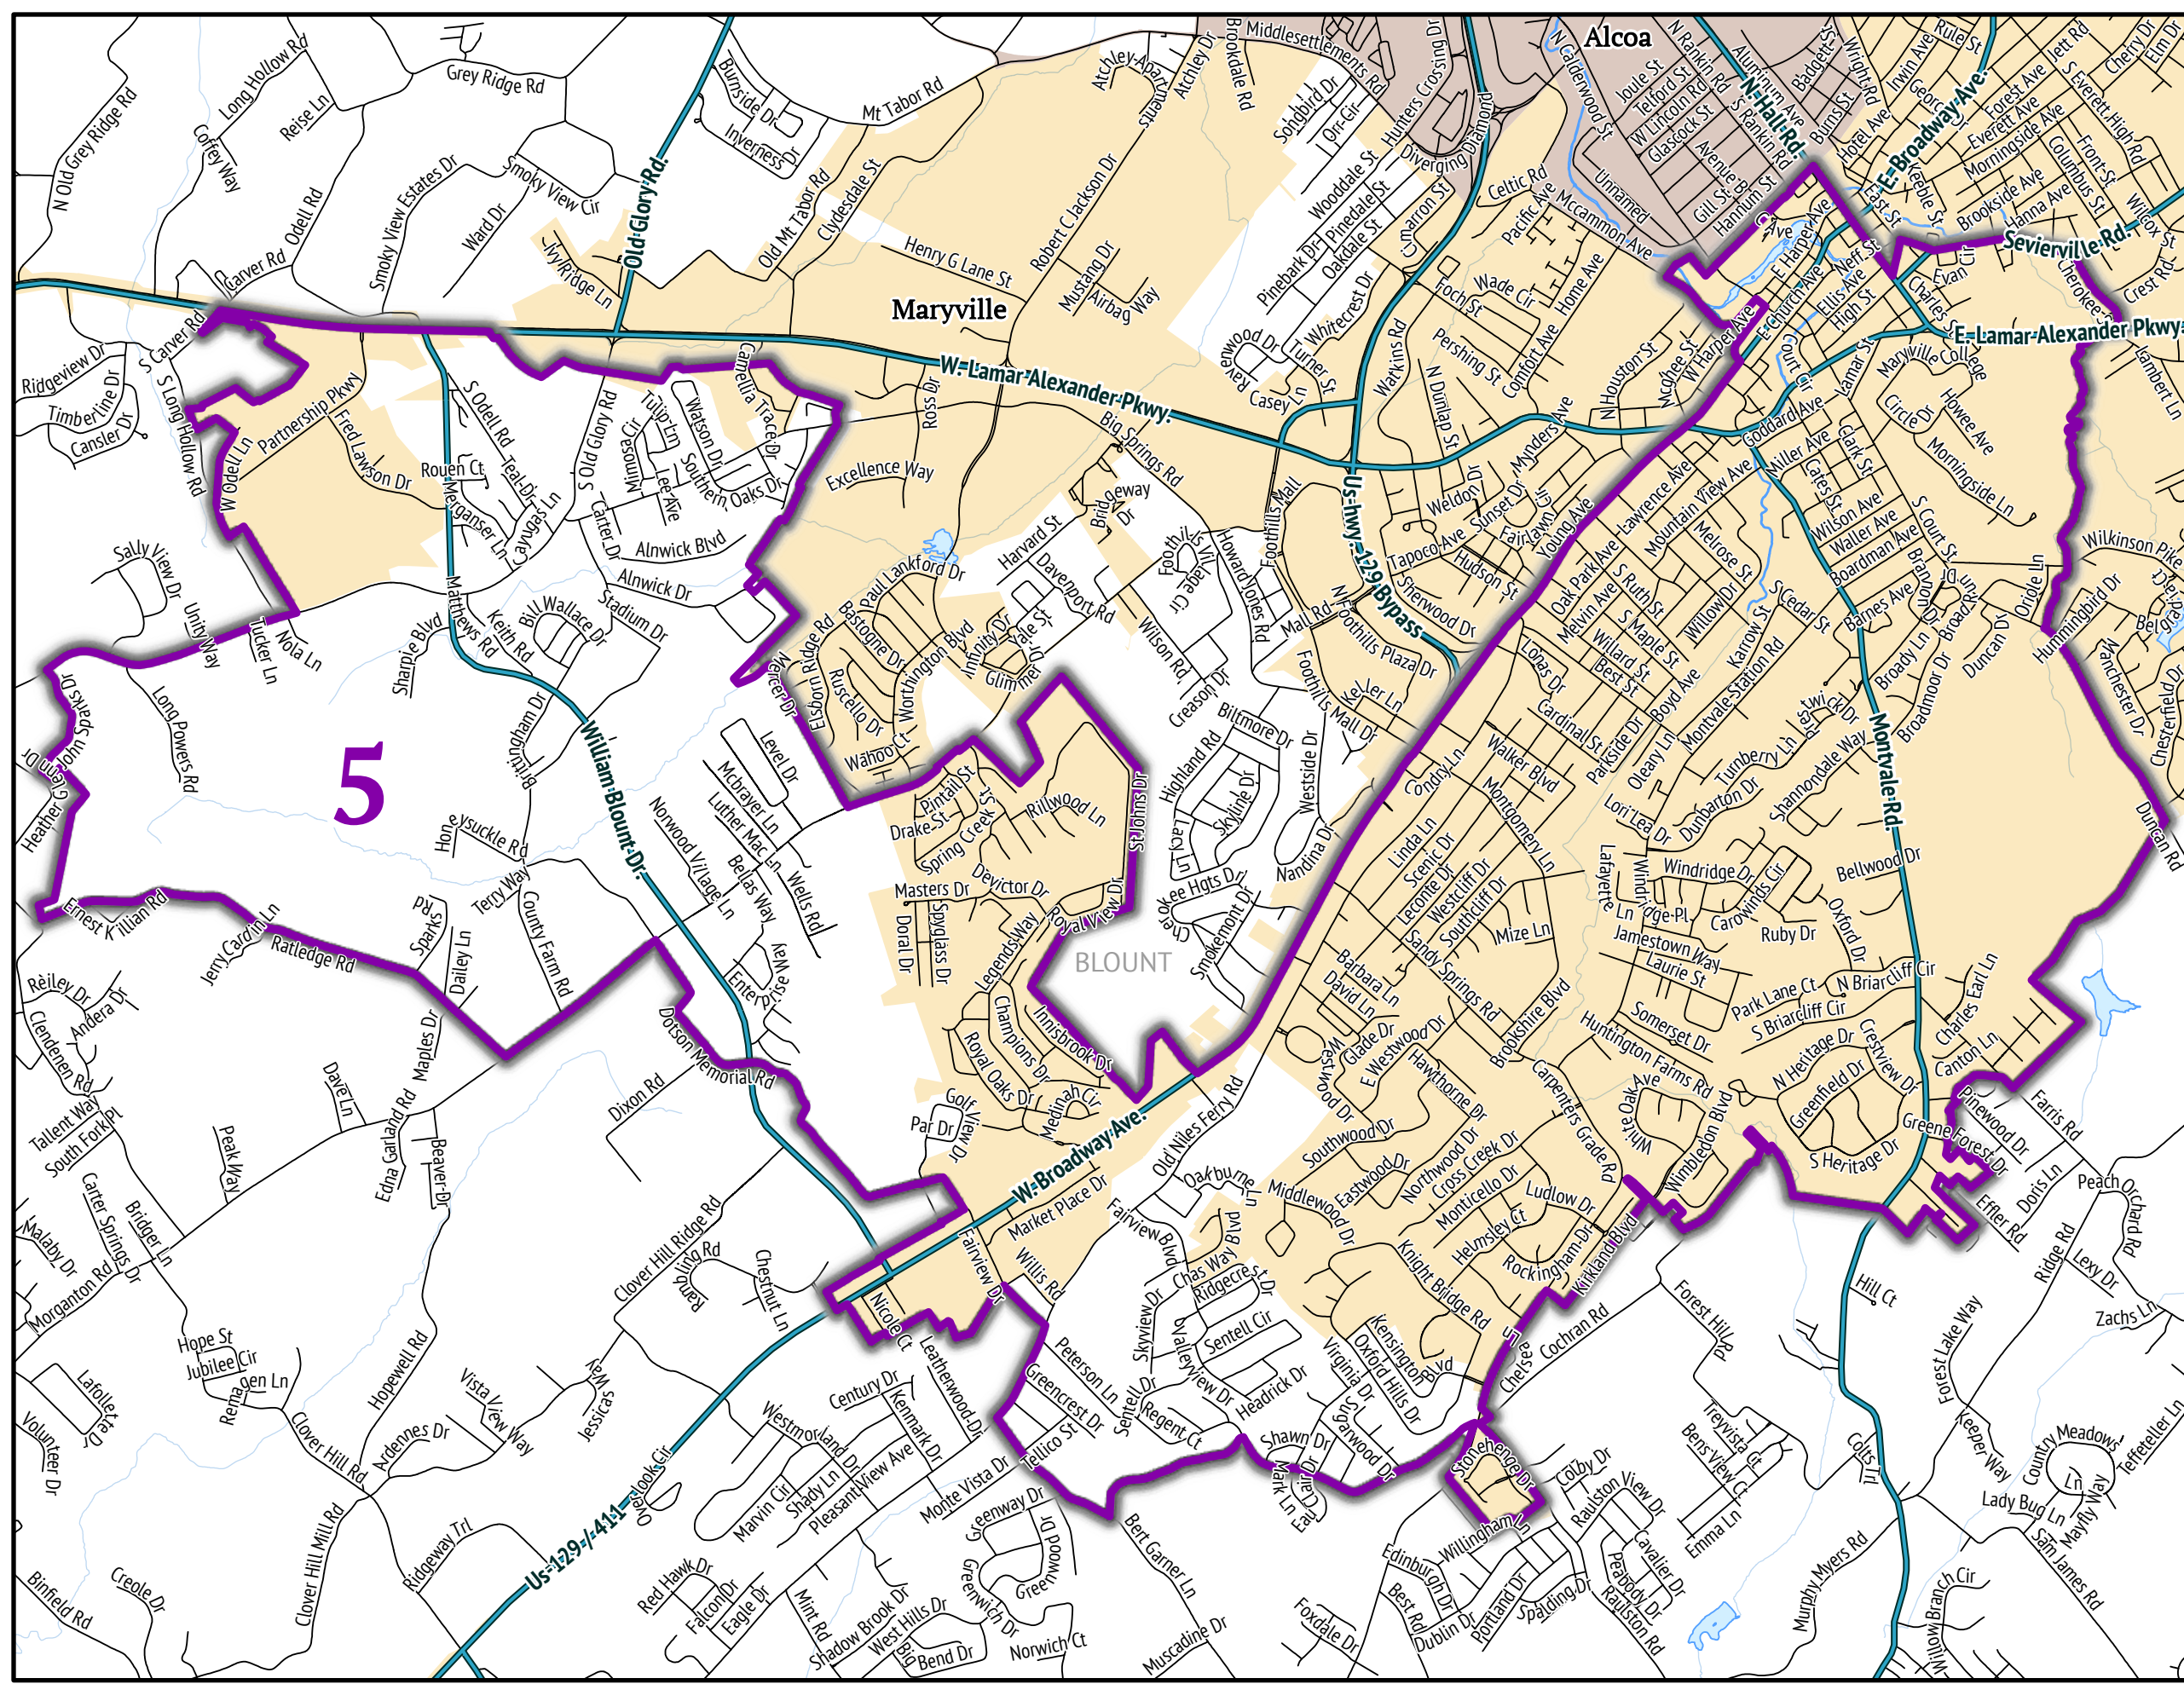

School District 5

Blount County, TN, 2022

Commissioner Scott Helton
 scott.helton@blountk12.org
 865-320-4450

1:950,000

Legend

- County Boundary
- School Board District
- Major Road
- Minor Road
- Waterbody
- Stream
- Great Smoky Mountains National Park
- Municipality**
- Alcoa
- Friendsville
- Louisville
- Maryville
- Rockford
- Townsend

Data Sources: Blount County 911 (2022), Blount County GIS Group (2022), National Park Service (2019), State of Tennessee STS-GIS Services (2021)

Created by:
 Nicole Samu - 5/2/2022
 BCGIS Group

DISCLAIMER: This map was created by the Blount County GIS Group, and was compiled from the most authentic information available. This product is for informational purposes and may not have been prepared for, or be suitable for legal, engineering, or surveying purposes. The Group is not responsible for any errors or omissions contained herein.