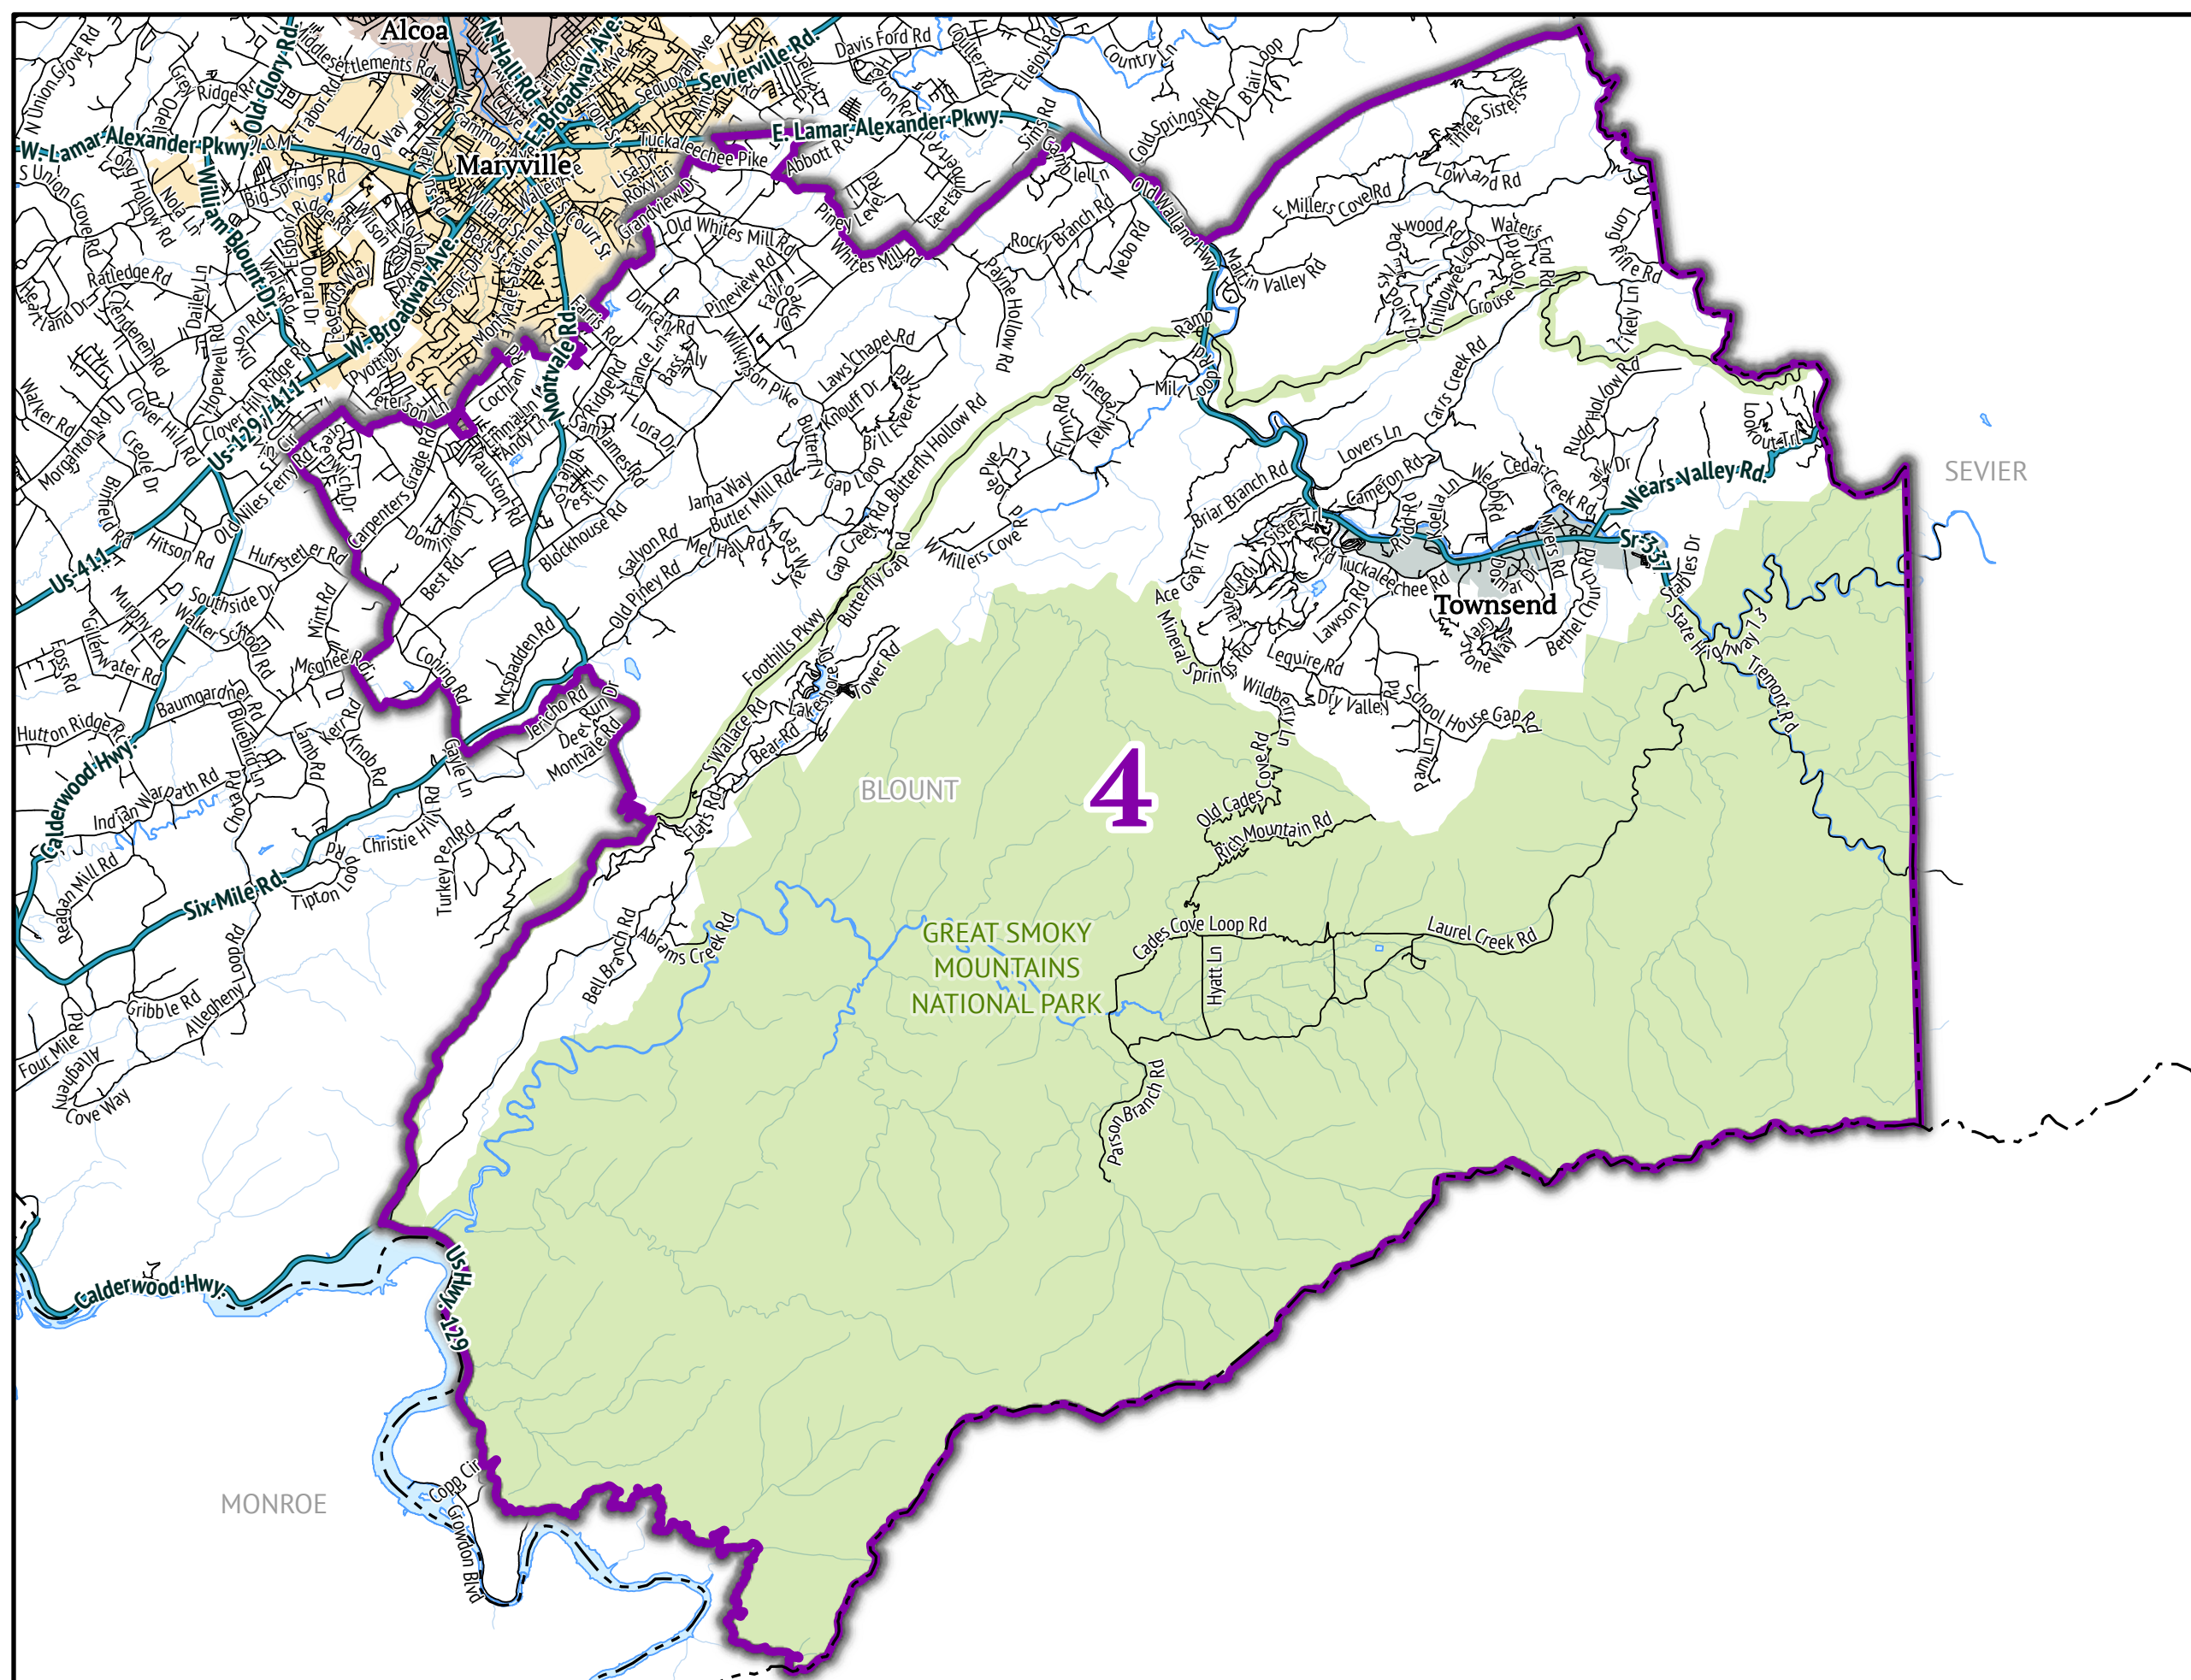

Data Sources: Blount County 911 (2022), Blount County GIS Group (2022), National Park Service (2019), State of Tennessee STS-GIS Services (2021)

Created by:
Nicole Samu - 5/2/2022
BCGIS Group

DISCLAIMER: This map was created by the Blount County GIS Group, and was compiled from the most authentic information available. This product is for informational purposes and may not have been prepared for, or be suitable for legal, engineering, or surveying purposes. The Group is not responsible for any errors or omissions contained herein.