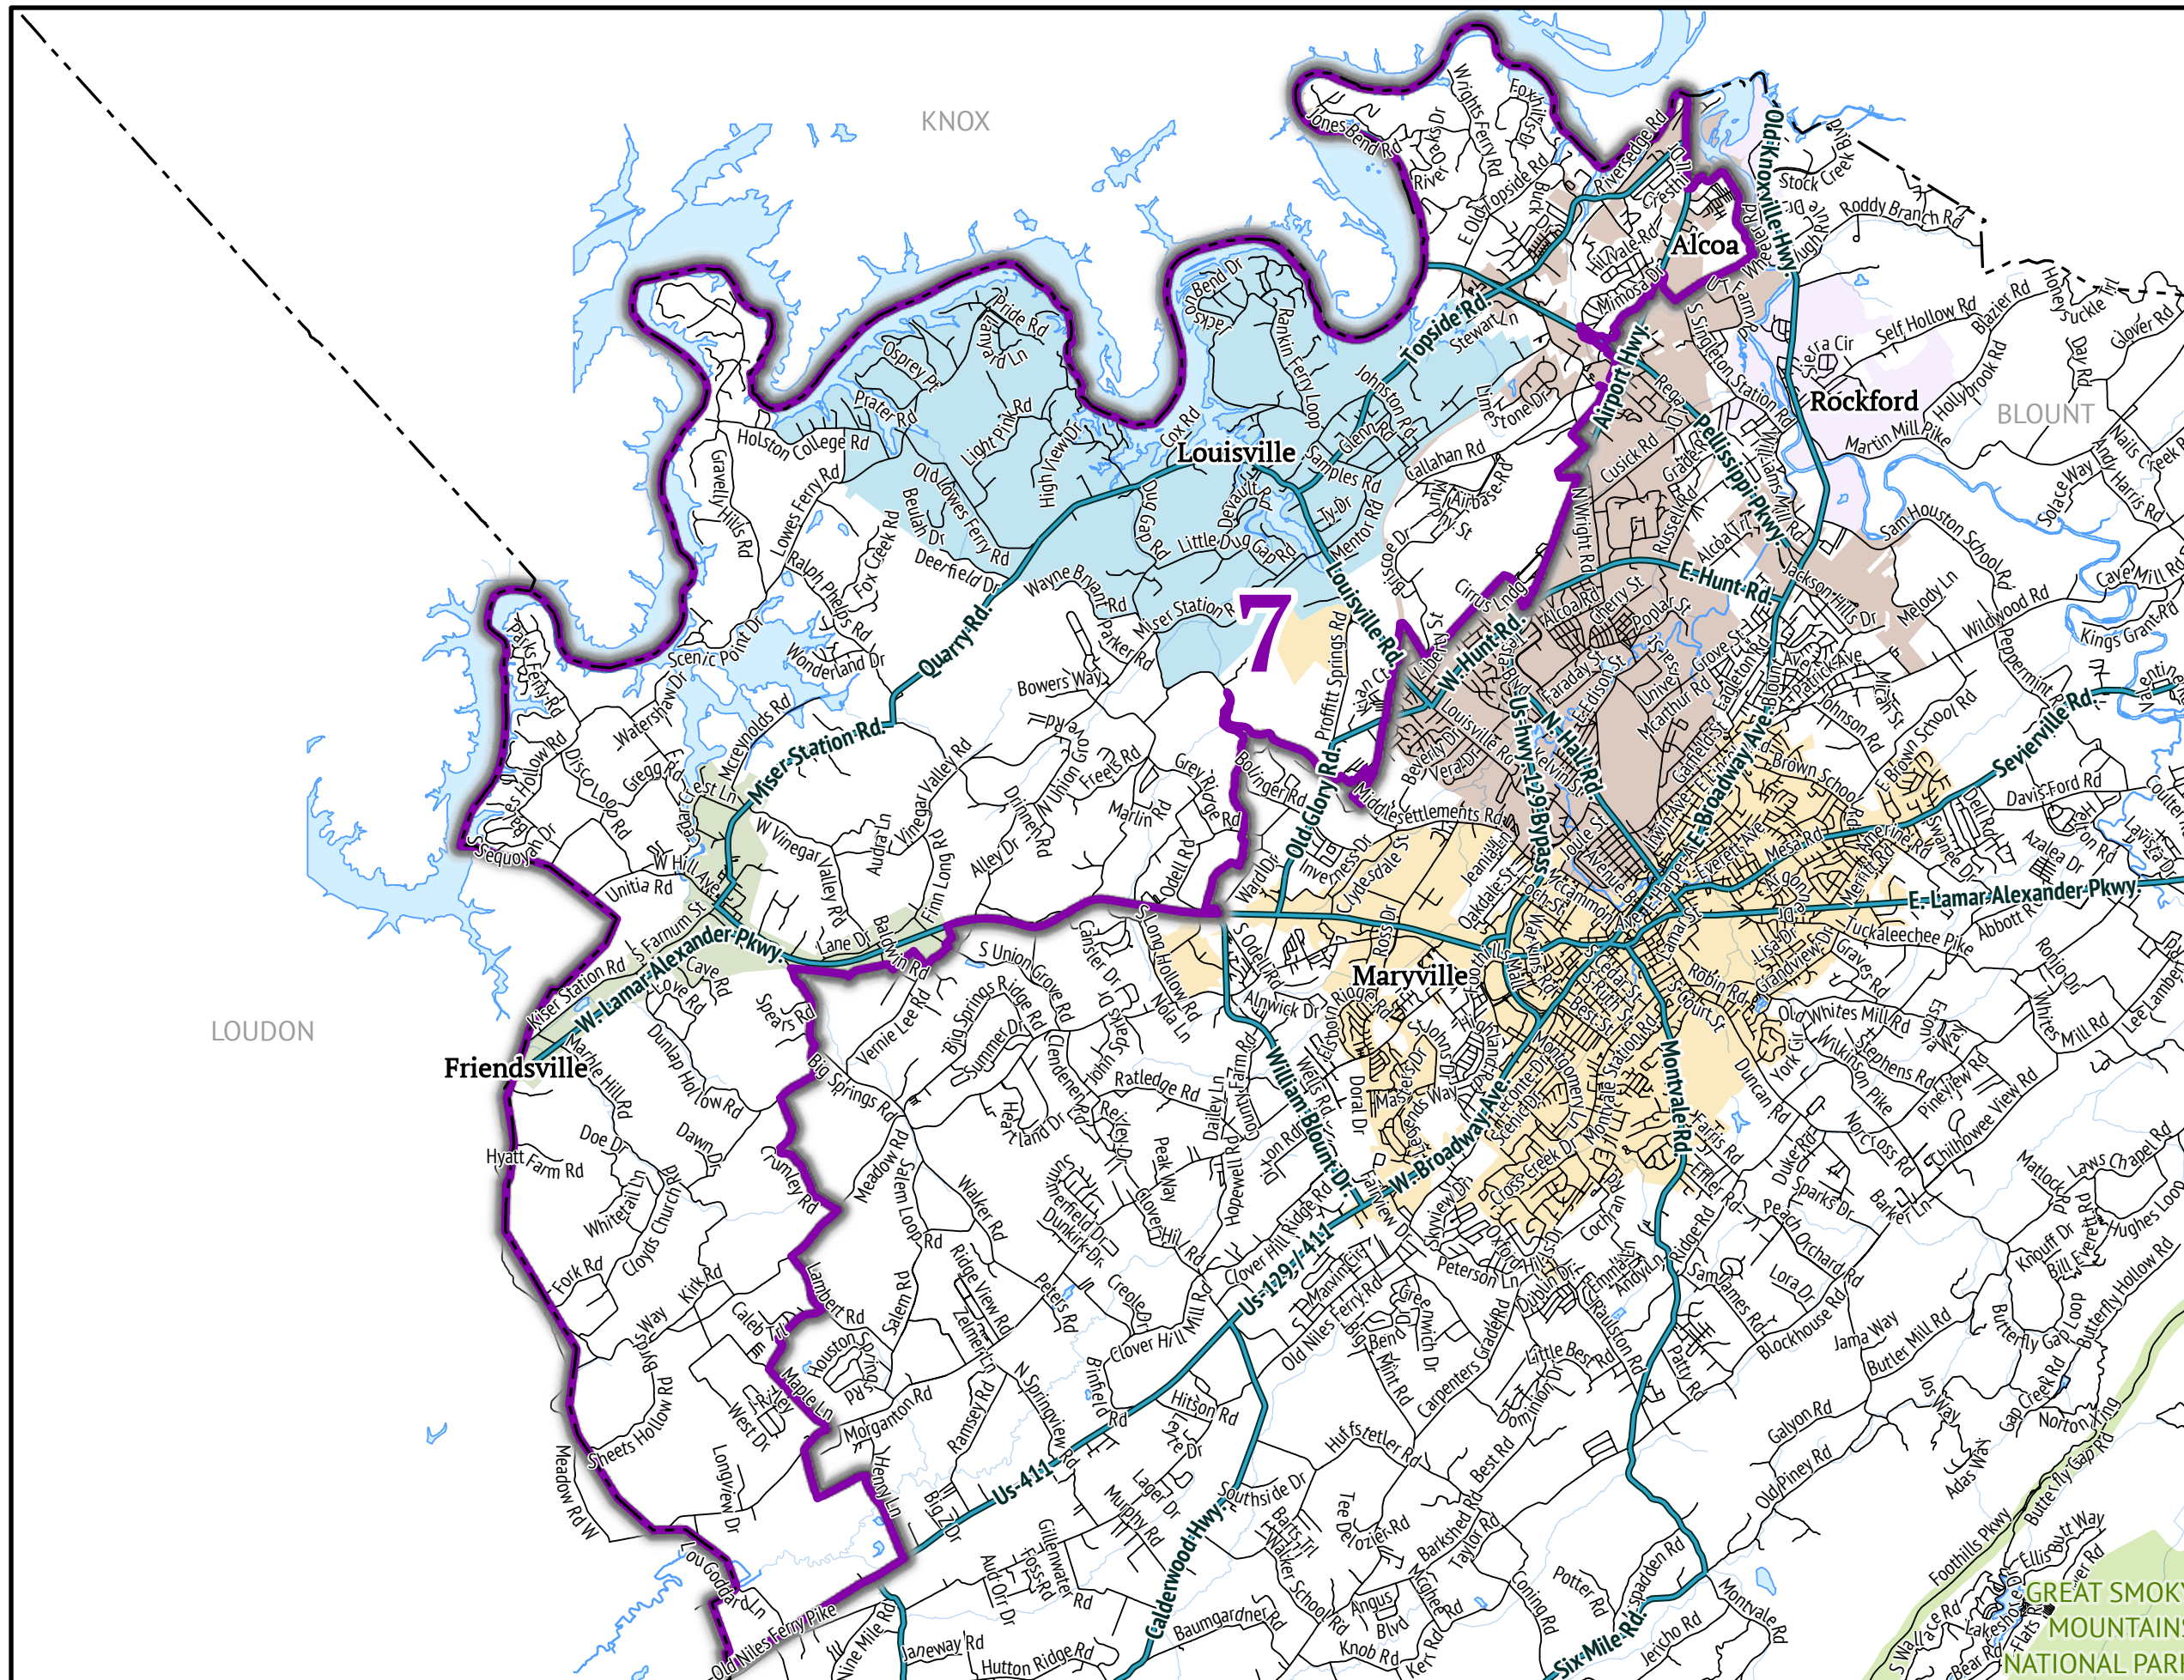

DISCLAIMER: This map was created by the Blount County GIS Group, and was compiled from the most authentic information available. This product is for informational purposes and may not have been prepared for, or be suitable for legal, engineering, or surveying purposes. The Group is not responsible for any errors or omissions contained herein.