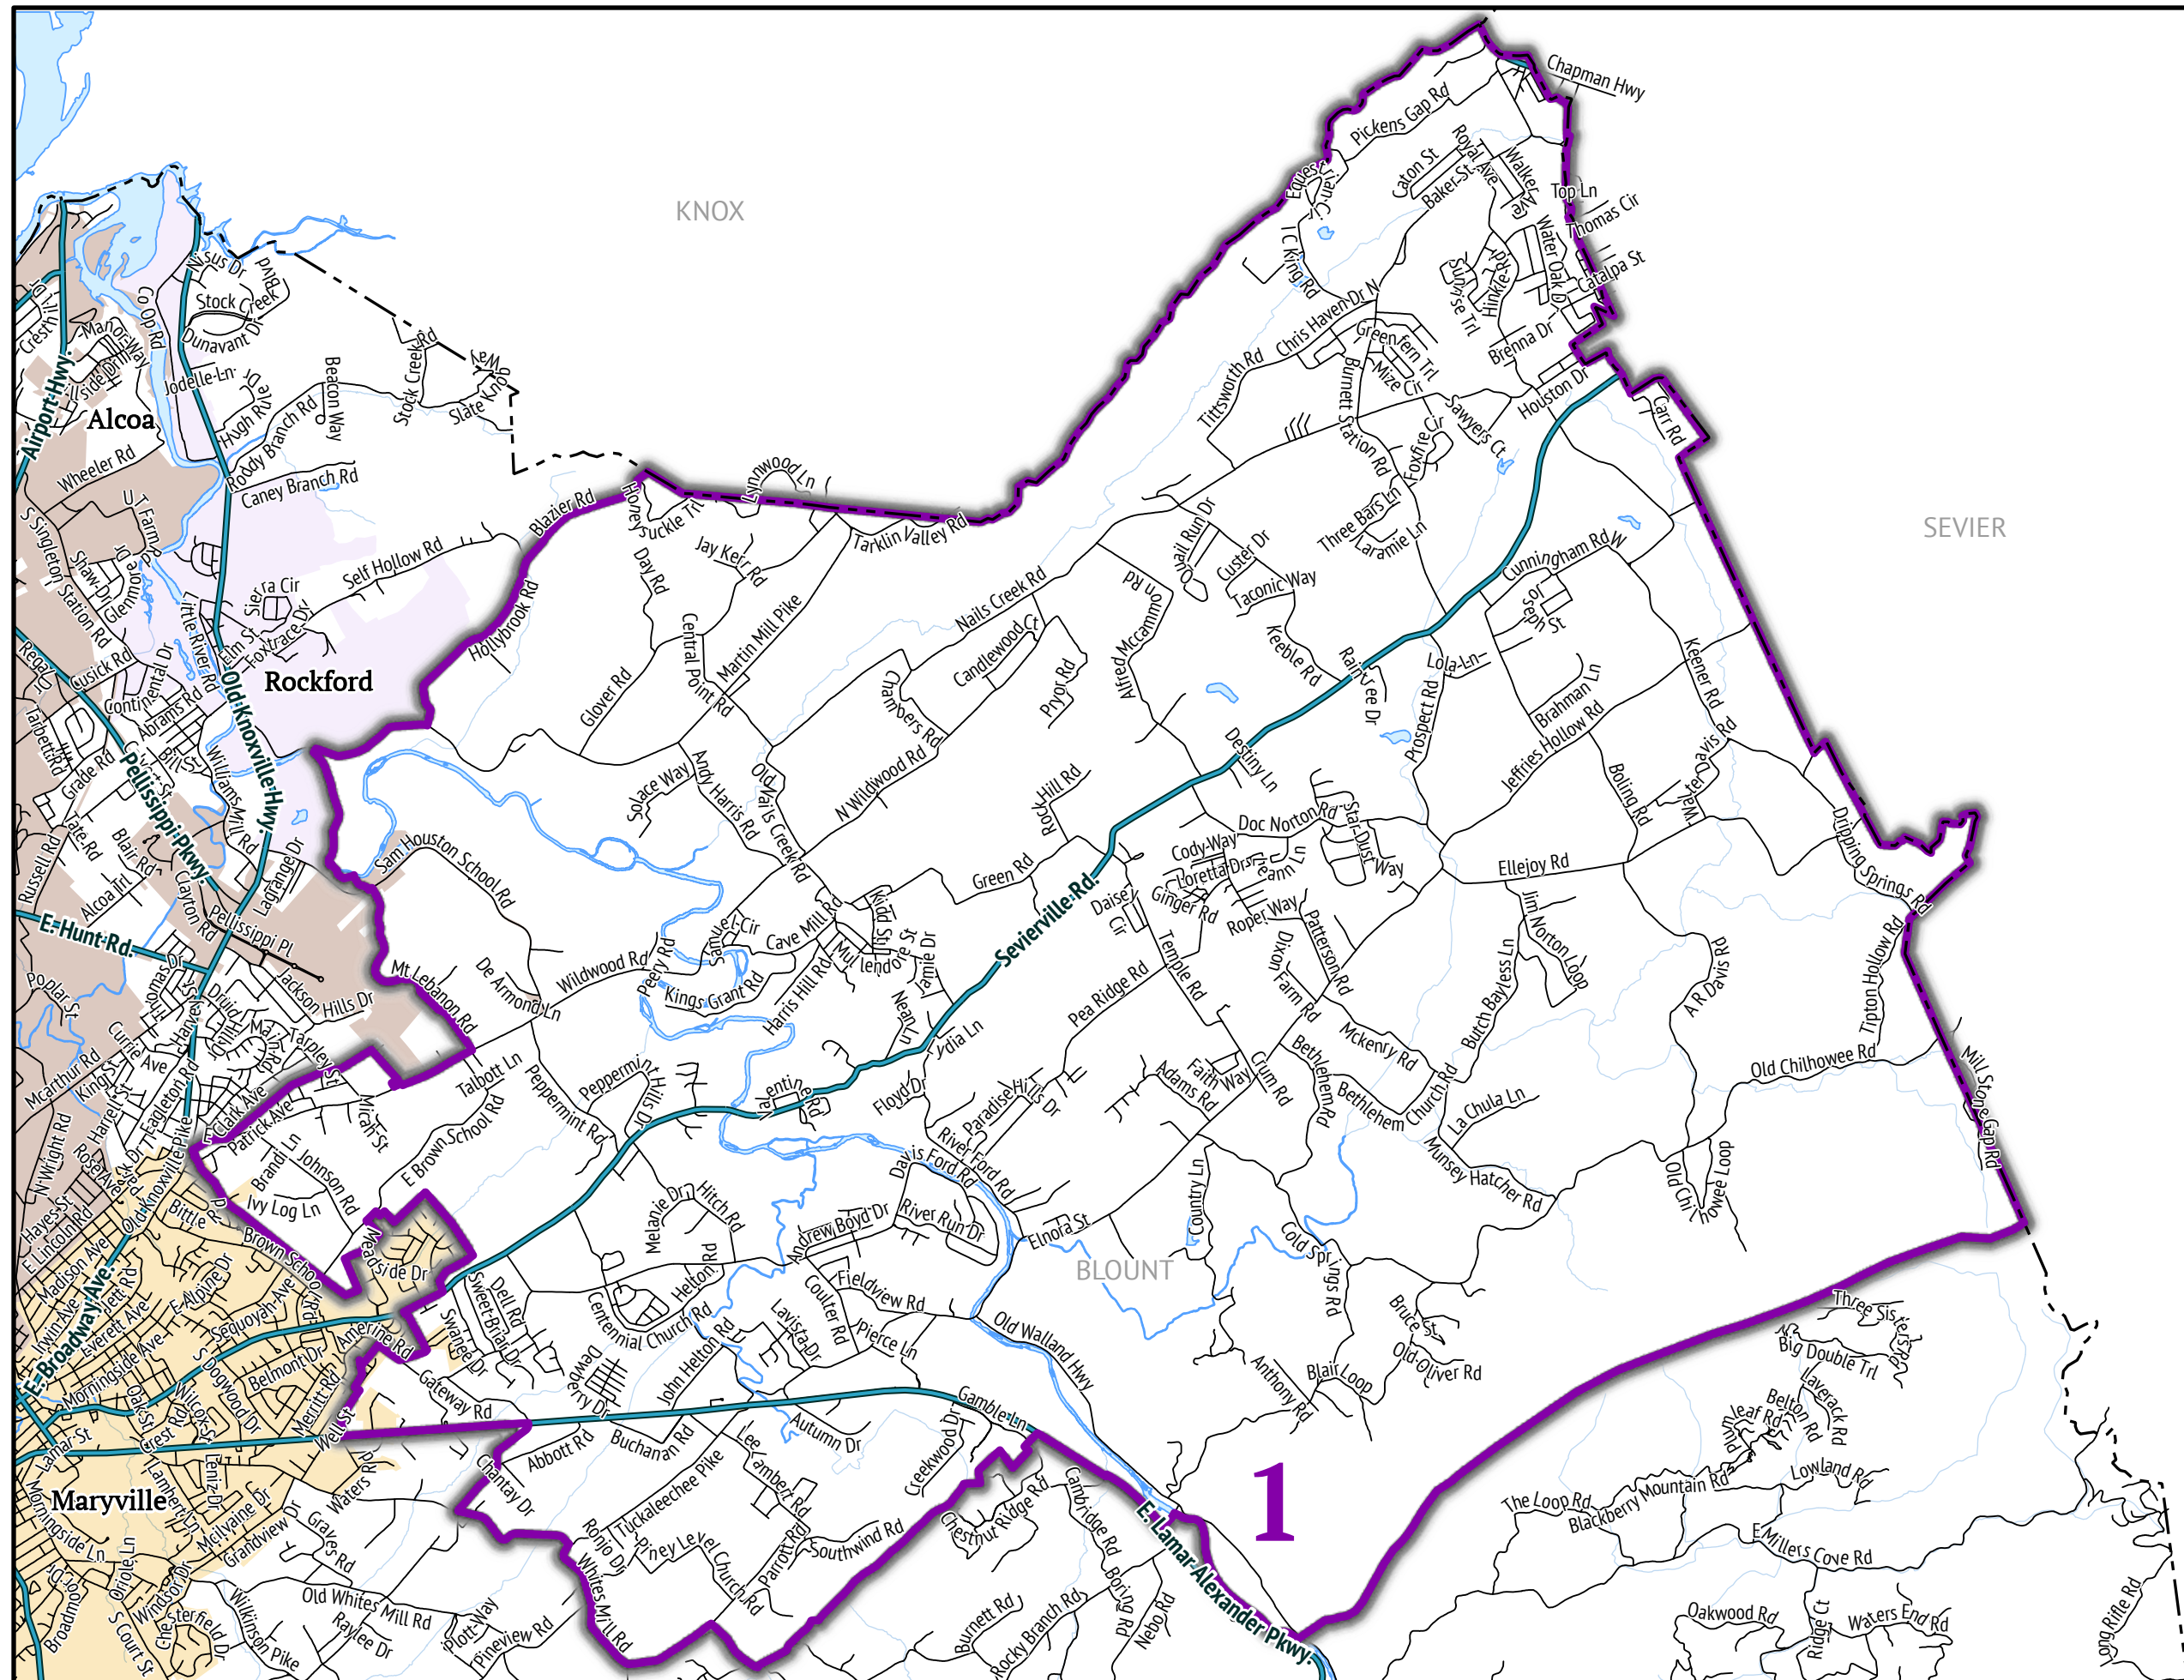

Data Sources: Blount County 911 (2022), Blount County GIS Group (2022), National Park Service (2019), State of Tennessee STS-GIS Services (2021)

Created by:
Nicole Samu - 5/2/2022
BCGIS Group

DISCLAIMER: This map was created by the Blount County GIS Group, and was compiled from the most authentic information available. This product is for informational purposes and may not have been prepared for, or be suitable for legal, engineering, or surveying purposes. The Group is not responsible for any errors or omissions contained herein.