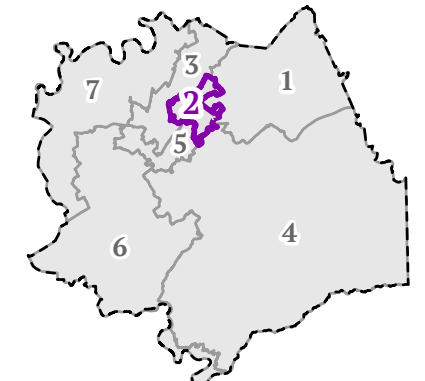

Data Sources: Blount County 911 (2022), Blount County GIS Group (2022), National Park Service (2019), State of Tennessee STS-GIS Services (2021)

Created by:
Nicole Samu - 5/2/2022
BCGIS Group

DISCLAIMER: This map was created by the Blount County GIS Group, and was compiled from the most authentic information available. This product is for informational purposes and may not have been prepared for, or be suitable for legal, engineering, or surveying purposes. The Group is not responsible for any errors or omissions contained herein.

School District 2

Blount County, TN, 2022

Commissioner Vandy Kemp
 vandy.kemp@blountk12.org
 865-984-1212

1:950,000

Legend

- County Boundary
- School Board District
- Major Road
- Minor Road
- Waterbody
- Stream
- Great Smoky Mountains National Park
- Municipality**
- Alcoa
- Friendsville
- Louisville
- Maryville
- Rockford
- Townsend

School District 7

Blount County, TN, 2022

Commissioner Fred Goins
fred.goins@blountk12.org
865-984-3829

1:950,000

Legend

- County Boundary
- School Board District
- Major Road
- Minor Road
- Waterbody
- Stream
- Great Smoky Mountains National Park
- Municipality
 - Alcoa
 - Friendsville
 - Louisville
 - Maryville
 - Rockford
 - Townsend