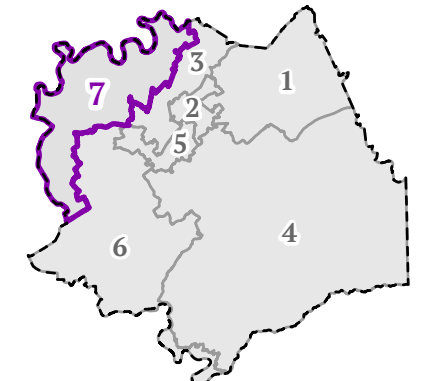

School District 7

Blount County, TN, 2022

Commissioner Fred Goins
fred.goins@blountk12.org
865-984-3829

1:950,000

Legend

- County Boundary
- School Board District
- Major Road
- Minor Road
- Waterbody
- Stream
- Great Smoky Mountains National Park
- Municipality
  - Alcoa
  - Friendsville
  - Louisville
  - Maryville
  - Rockford
  - Townsend

Data Sources: Blount County 911 (2022), Blount County GIS Group (2022), National Park Service (2019), State of Tennessee STS-GIS Services (2021)

Created by:
Nicole Samu - 5/2/2022
BCGIS Group