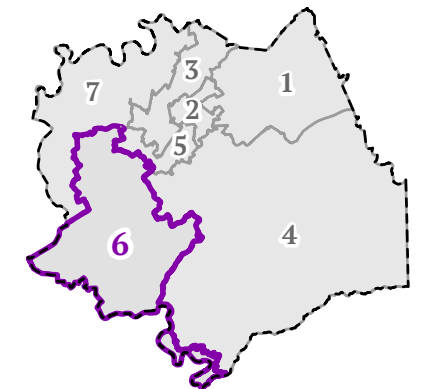

School District 6

Blount County, TN, 2022

Commissioner Phil Porter
phil.porter@blountk12.org
865-984-1212

1:950,000

Legend

- County Boundary
- School Board District
- Major Road
- Minor Road
- Waterbody
- Stream
- Great Smoky Mountains National Park
- Municipality
  - Alcoa
  - Friendsville
  - Louisville
  - Maryville
  - Rockford
  - Townsend

Data Sources: Blount County 911 (2022), Blount County GIS Group (2022), National Park Service (2019), State of Tennessee STS-GIS Services (2021)

Created by:
Nicole Samu - 5/2/2022
BCGIS Group

DISCLAIMER: This map was created by the Blount County GIS Group, and was compiled from the most authentic information available. This product is for informational purposes and may not have been prepared for, or be suitable for legal, engineering, or surveying purposes. The Group is not responsible for any errors or omissions contained herein.