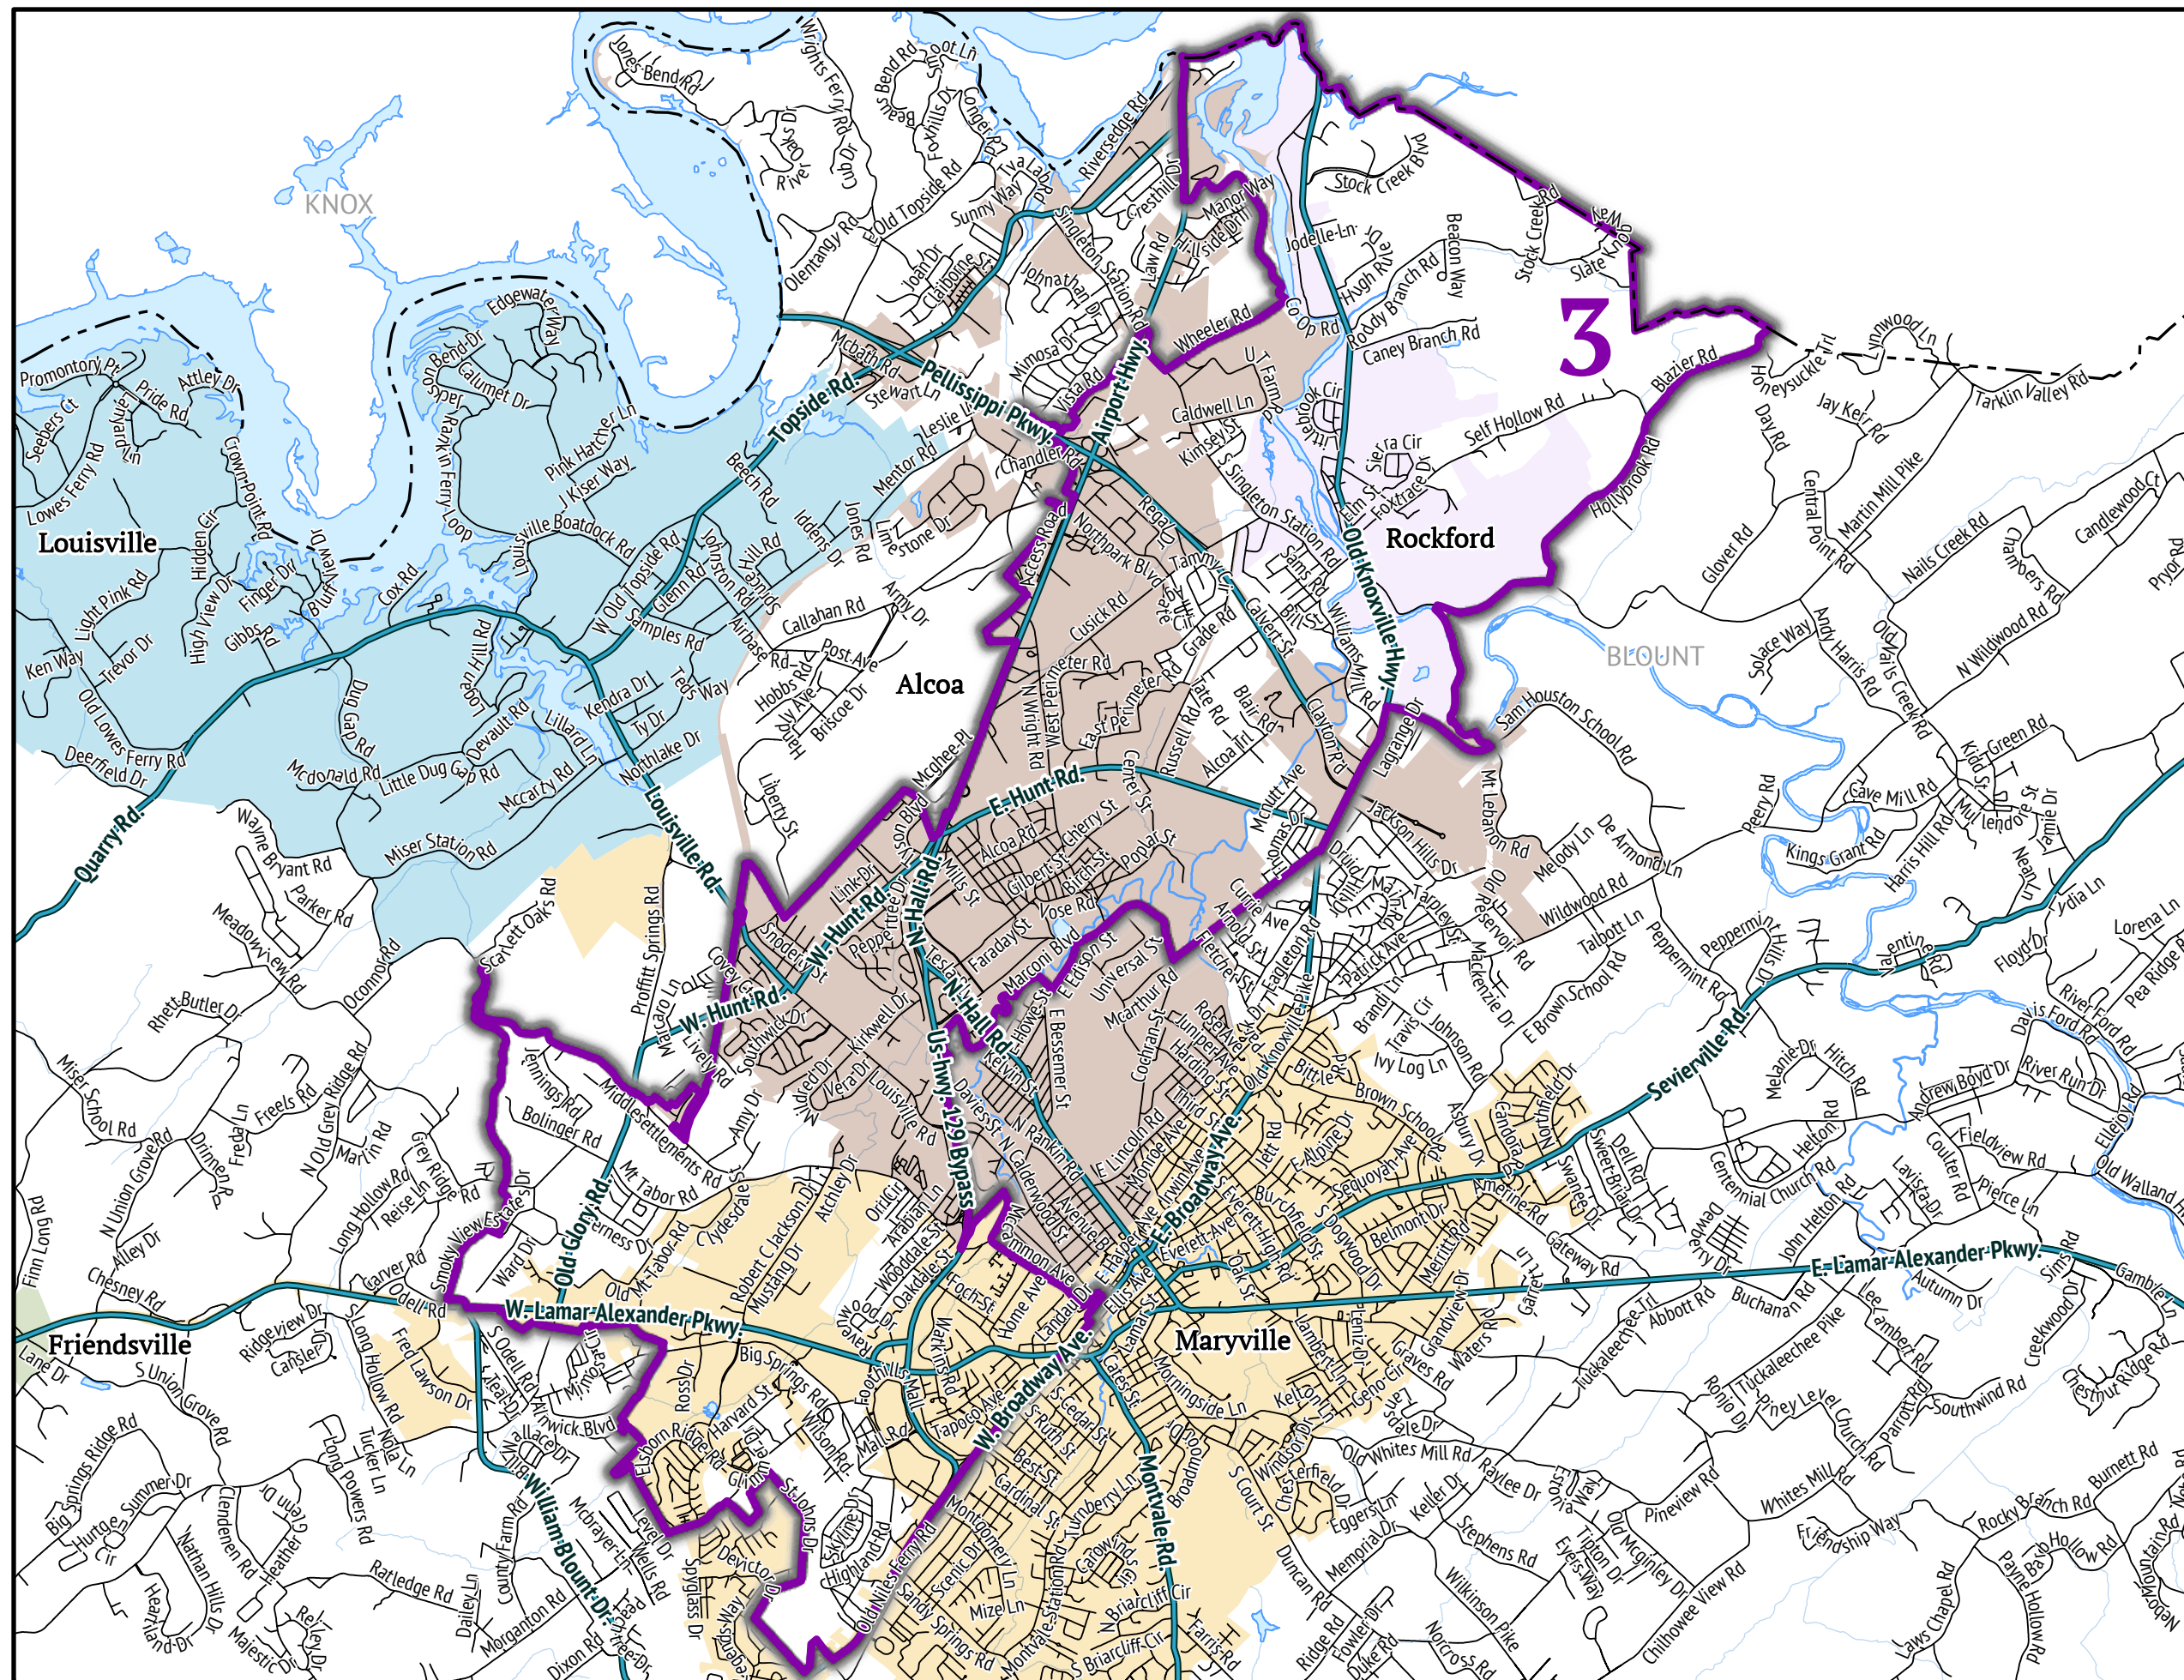

Data Sources: Blount County 911 (2022), Blount County GIS Group (2022), National Park Service (2019), State of Tennessee STS-GIS Services (2021)

Created by:
Nicole Samu - 5/2/2022
BCGIS Group

DISCLAIMER: This map was created by the Blount County GIS Group, and was compiled from the most authentic information available. This product is for informational purposes and may not have been prepared for, or be suitable for legal, engineering, or surveying purposes. The Group is not responsible for any errors or omissions contained herein.