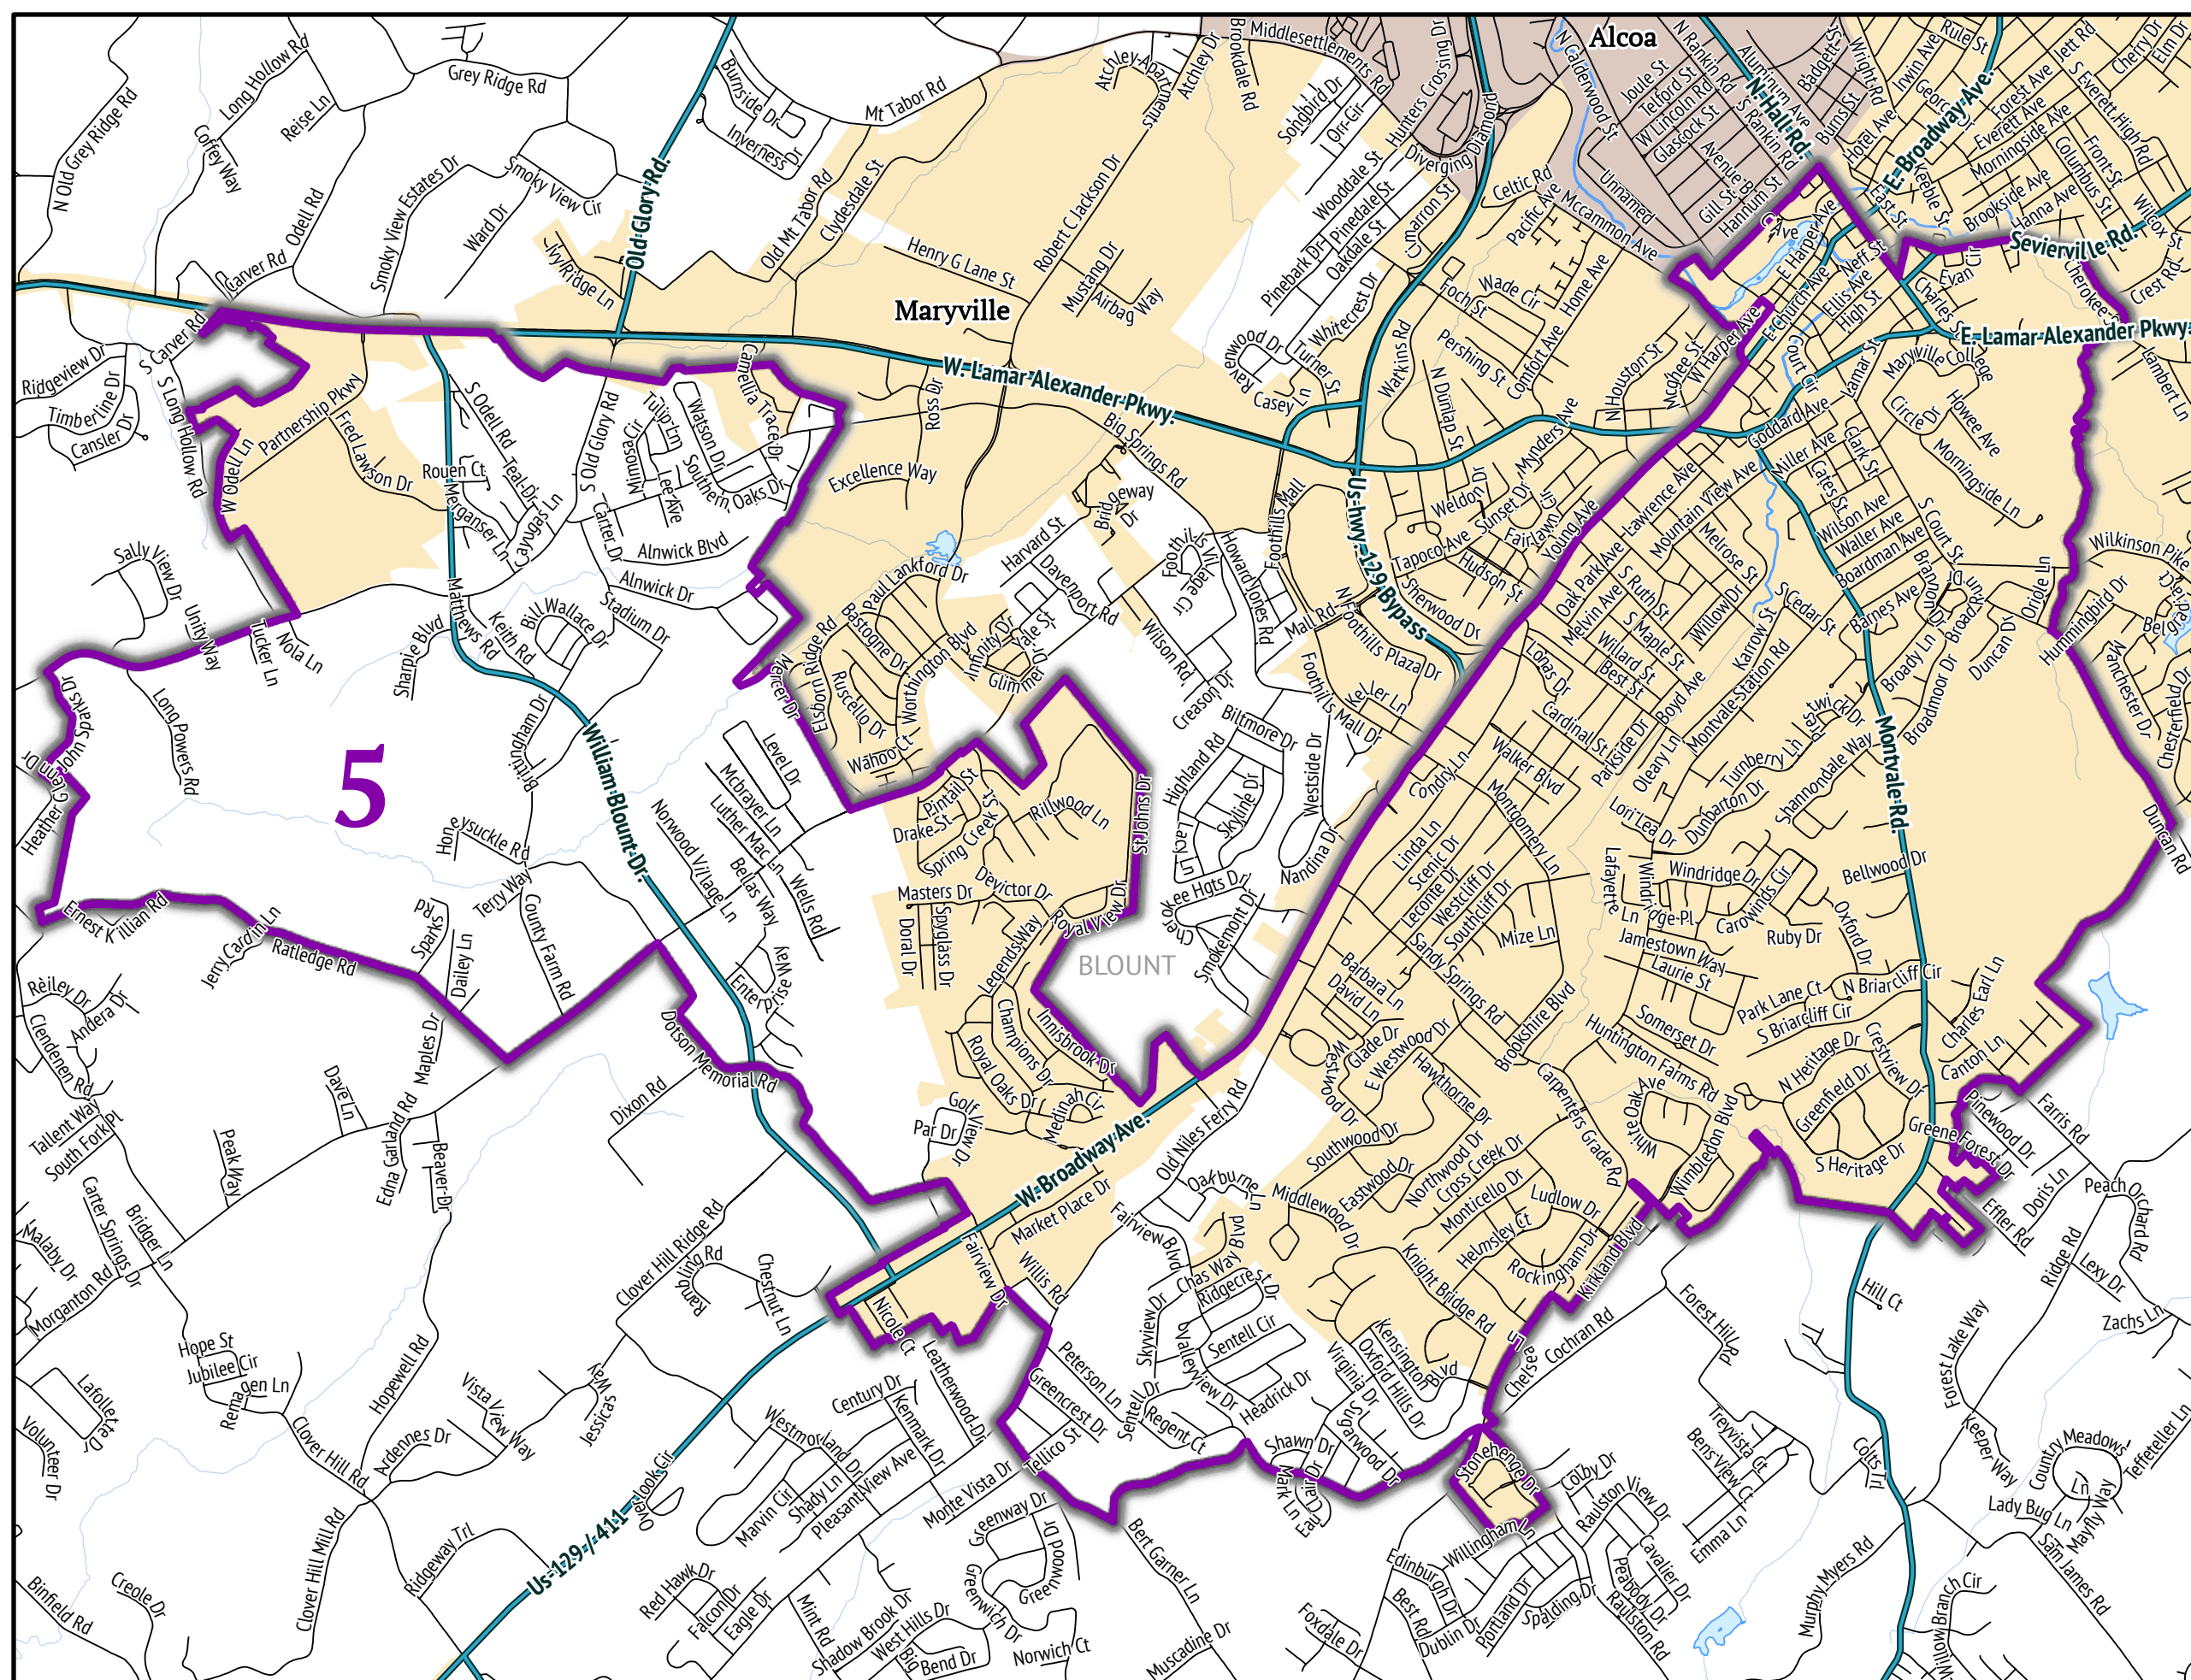

Data Sources: Blount County 911 (2022), Blount County GIS Group (2022), National Park Service (2019), State of Tennessee STS-GIS Services (2021)

Created by:
 Nicole Samu - 5/2/2022
 BCGIS Group

DISCLAIMER: This map was created by the Blount County GIS Group, and was compiled from the most authentic information available. This product is for informational purposes and may not have been prepared for, or be suitable for legal, engineering, or surveying purposes. The Group is not responsible for any errors or omissions contained herein.