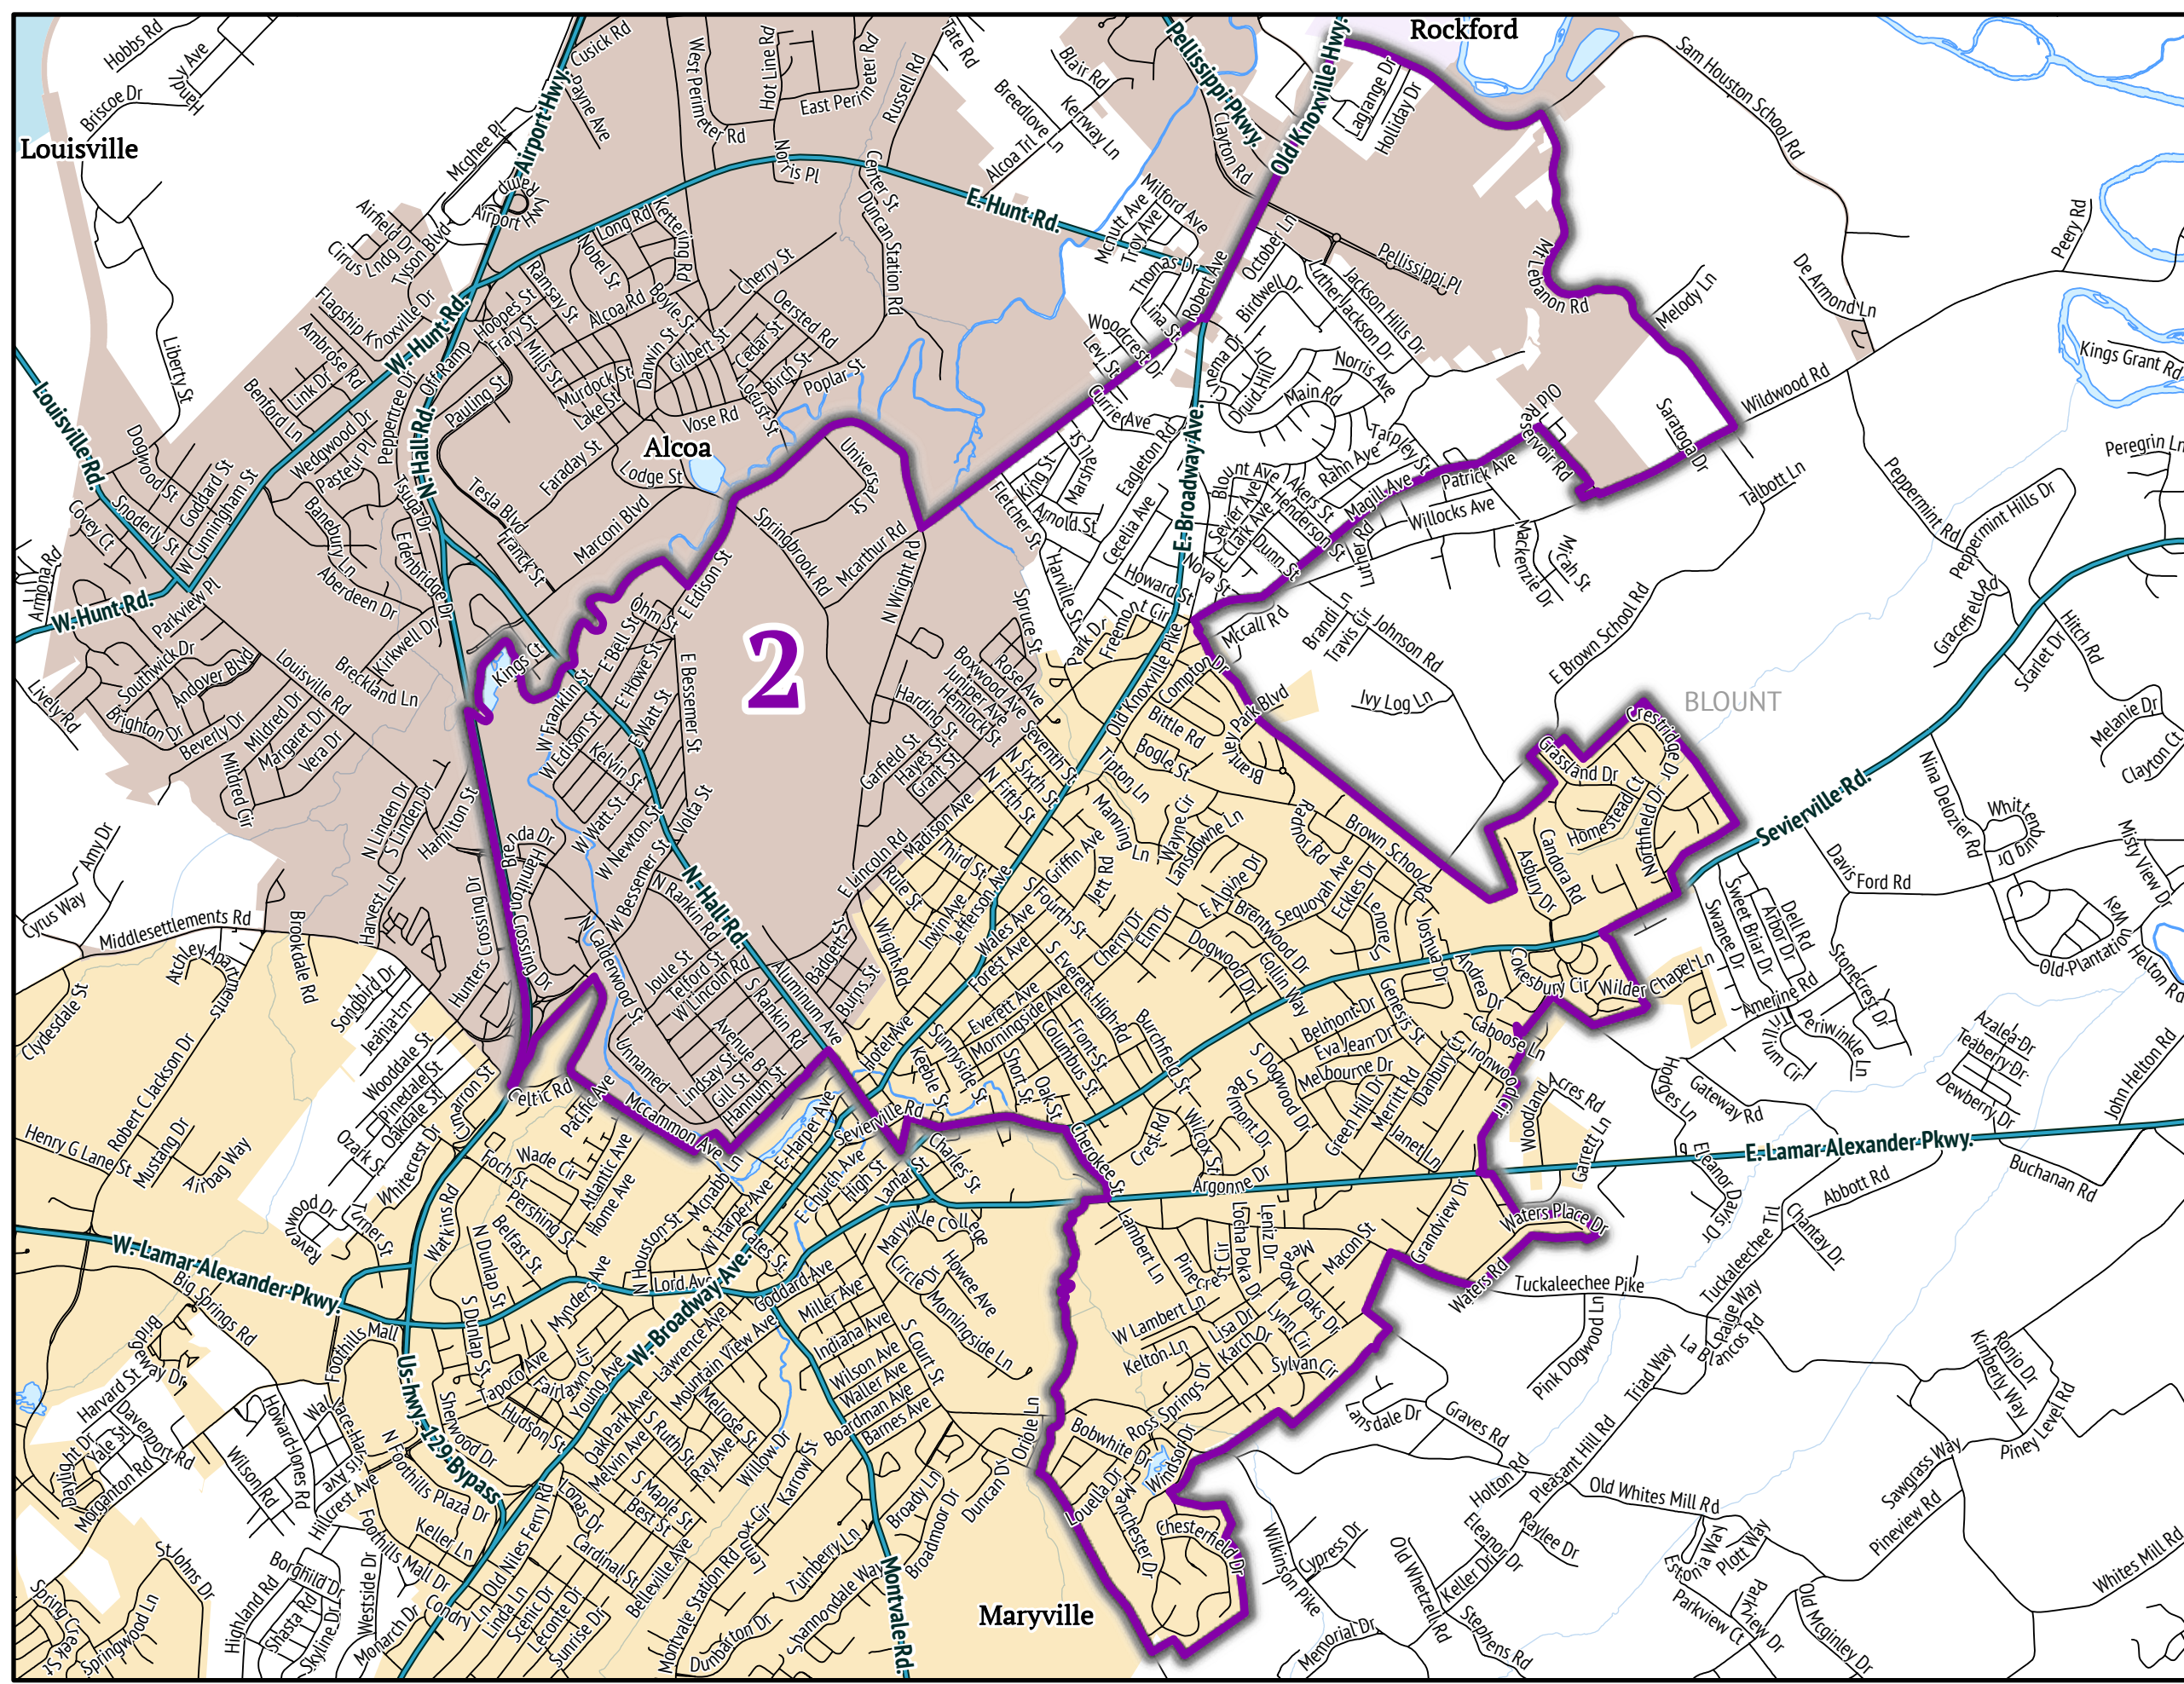

Data Sources: Blount County 911 (2022), Blount County GIS Group (2022), National Park Service (2019), State of Tennessee STS-GIS Services (2021)

Created by:
 Nicole Samu - 5/2/2022
 BCGIS Group

DISCLAIMER: This map was created by the Blount County GIS Group, and was compiled from the most authentic information available. This product is for informational purposes and may not have been prepared for, or be suitable for legal, engineering, or surveying purposes. The Group is not responsible for any errors or omissions contained herein.